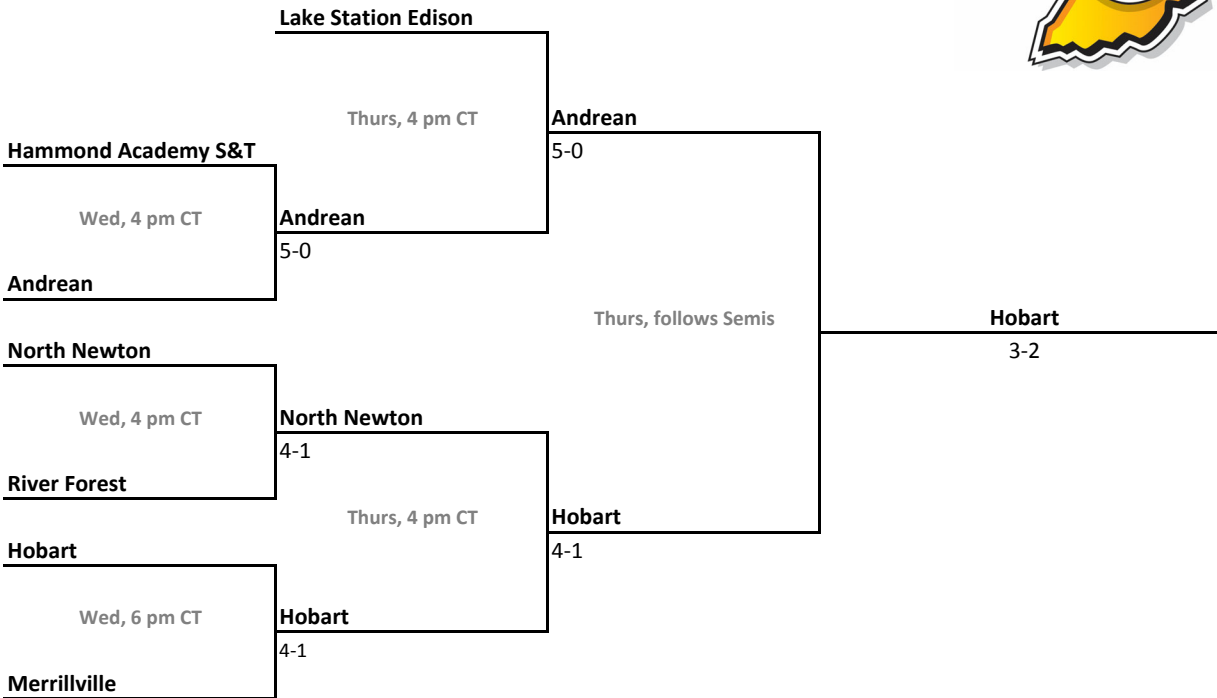

Sectional 54 | East Chicago Central (6 teams)

2018-19 IHSAA Girls Tennis

45th Annual Team State Tournament Series

Sectionals
May 15-18, 2019

Sectional 55 | Hobart (7 teams)

Sectional 56 | Munster (6 teams)