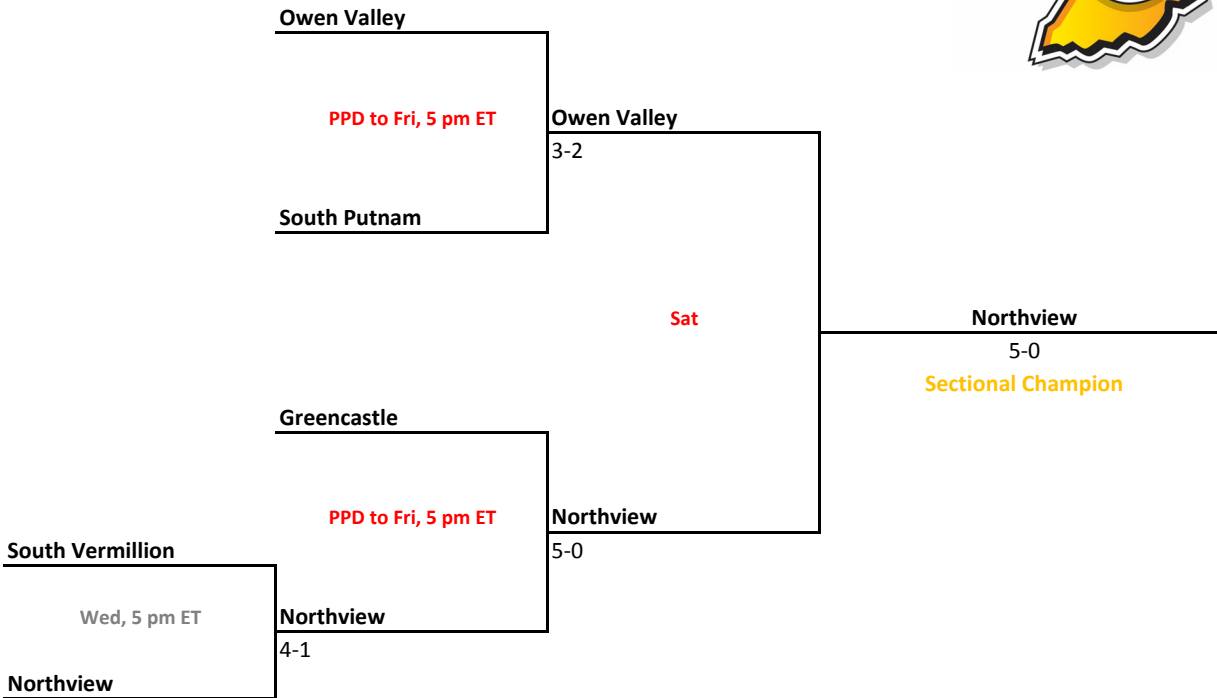

Sectional 7 | Northview (5 teams)