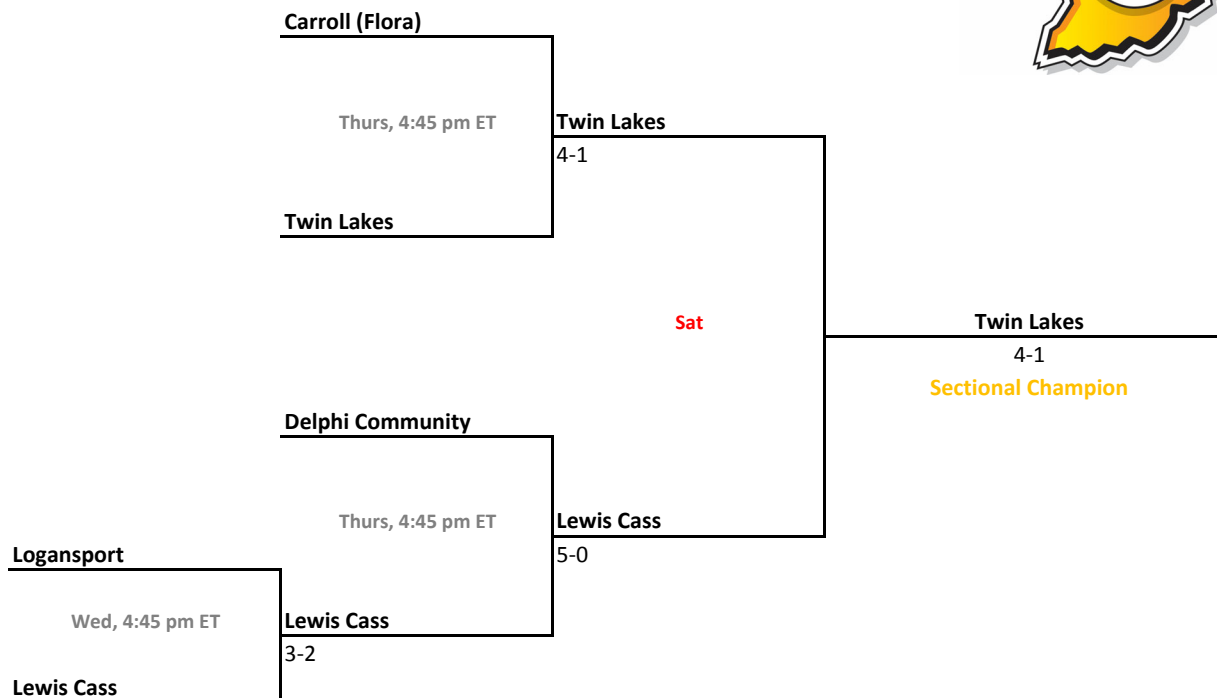

Sectional 59 | Logansport (5 teams)