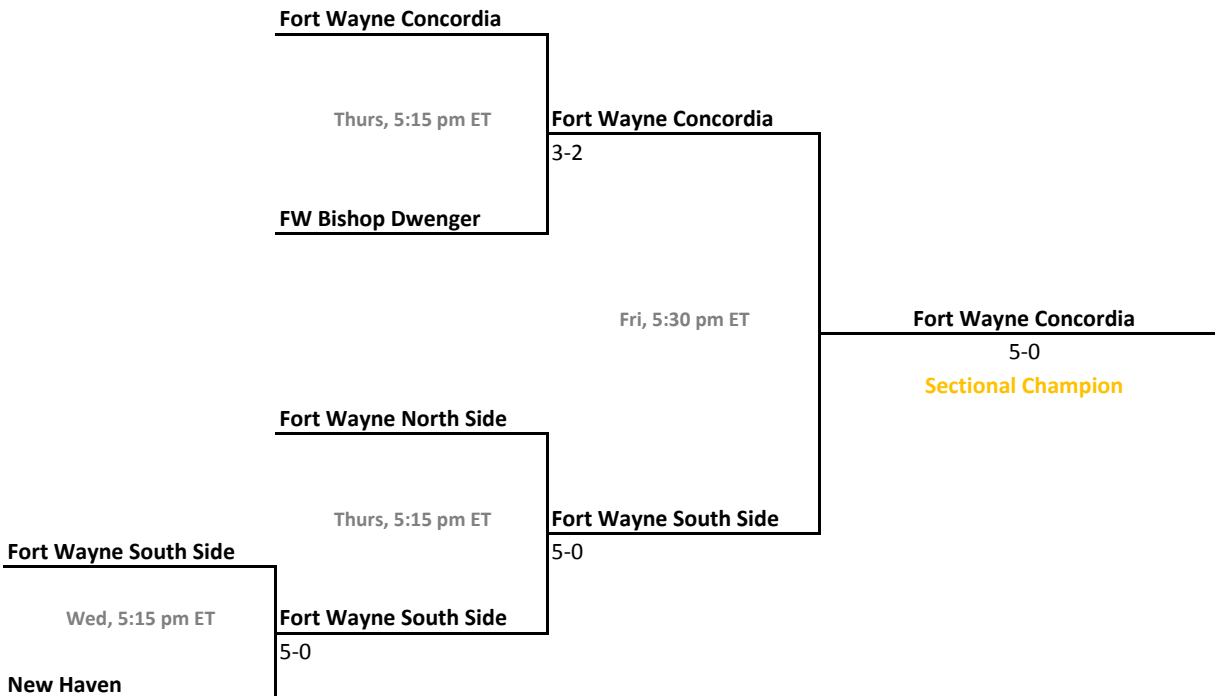

Sectional 34 | Fort Wayne Concordia Lutheran (5 teams)