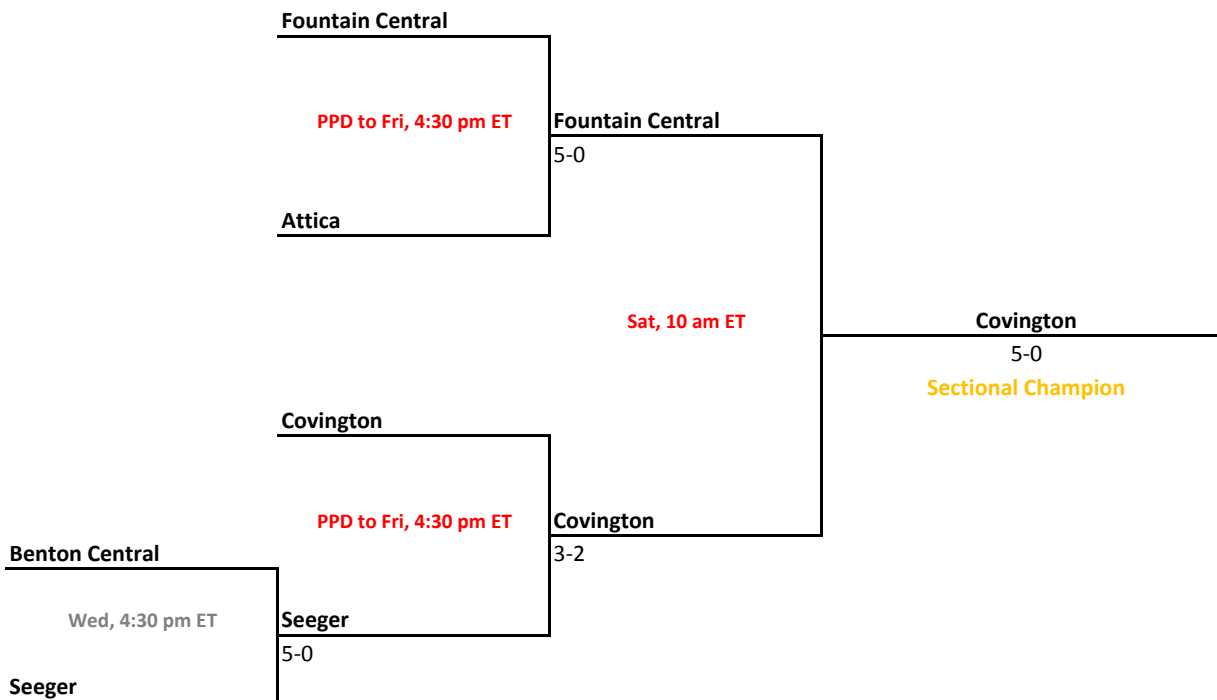

Southport

5-0

Indianapolis Shortridge

2018-19 IHSAA Girls Tennis

45th Annual Team State Tournament Series

Sectionals
May 15-18, 2019

Sectional 5 | Crawfordsville (4 teams)

Sectional 6 | Fountain Central (5 teams)