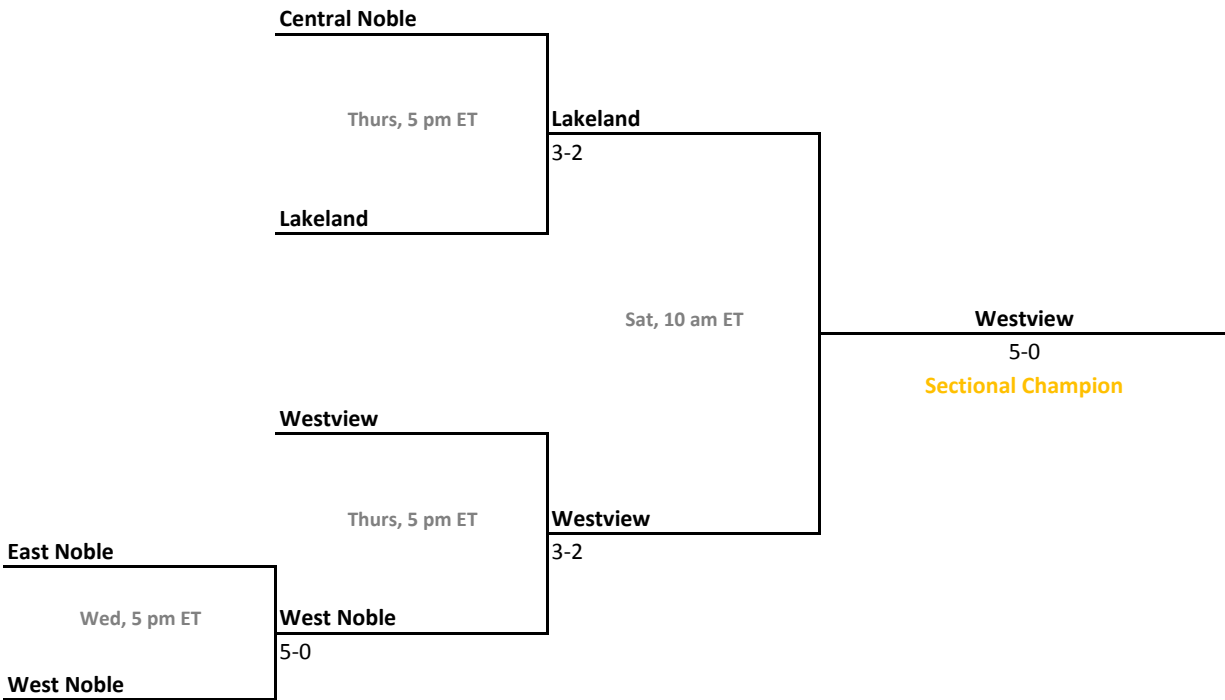

Sectionals
May 15-18, 2019

Sectional 45 | Angola (4 teams)

Sectional 46 | East Noble (5 teams)

2018-19 IHSAA Girls Tennis

45th Annual Team State Tournament Series

Sectionals
May 15-18, 2019

Sectional 47 | Elkhart Central (4 teams)