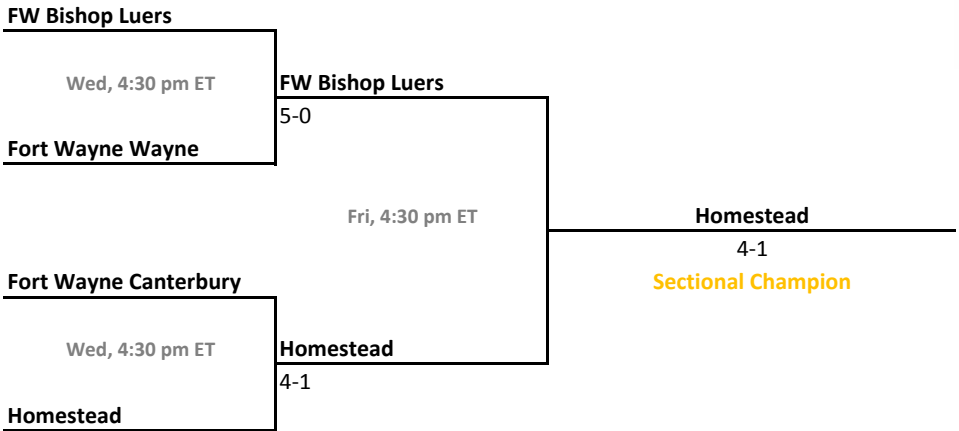

Sectional 35 | Homestead (4 teams)