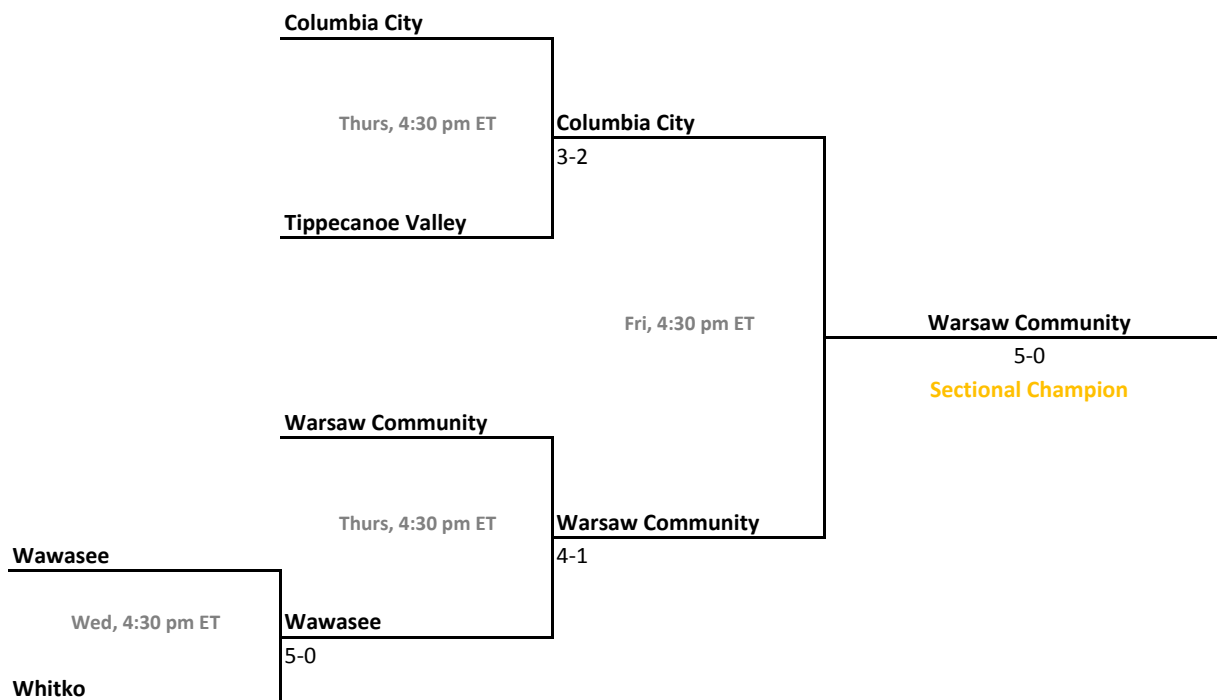

Sectional 52 | Warsaw Community (5 teams)