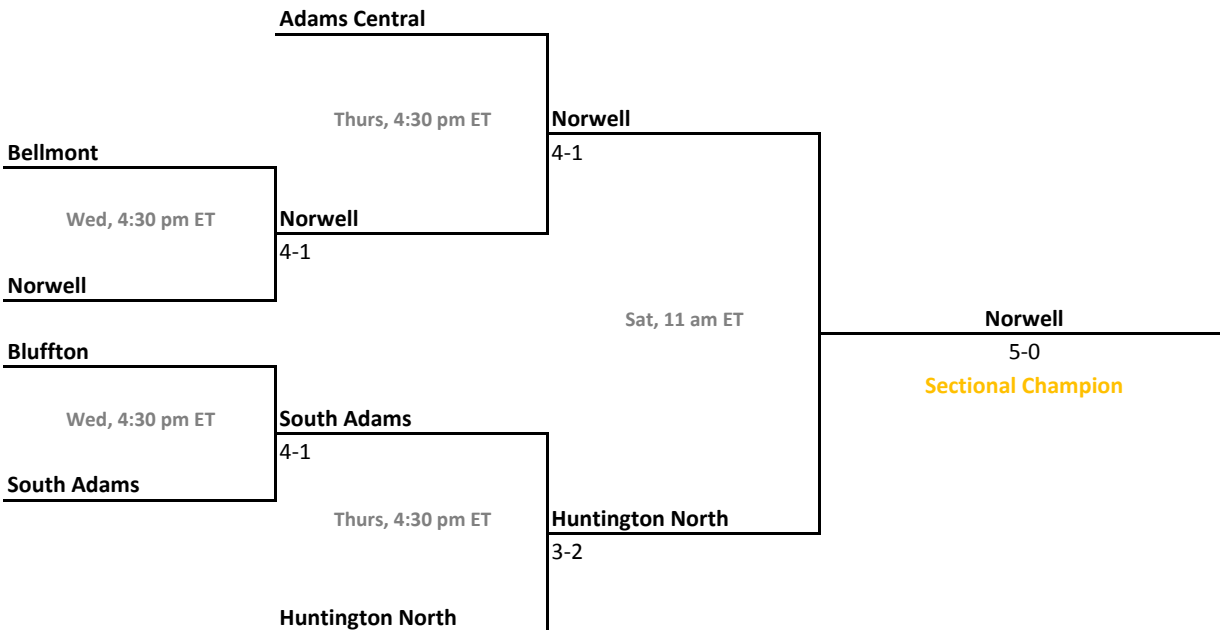

Sectional 36 | Norwell (6 teams)