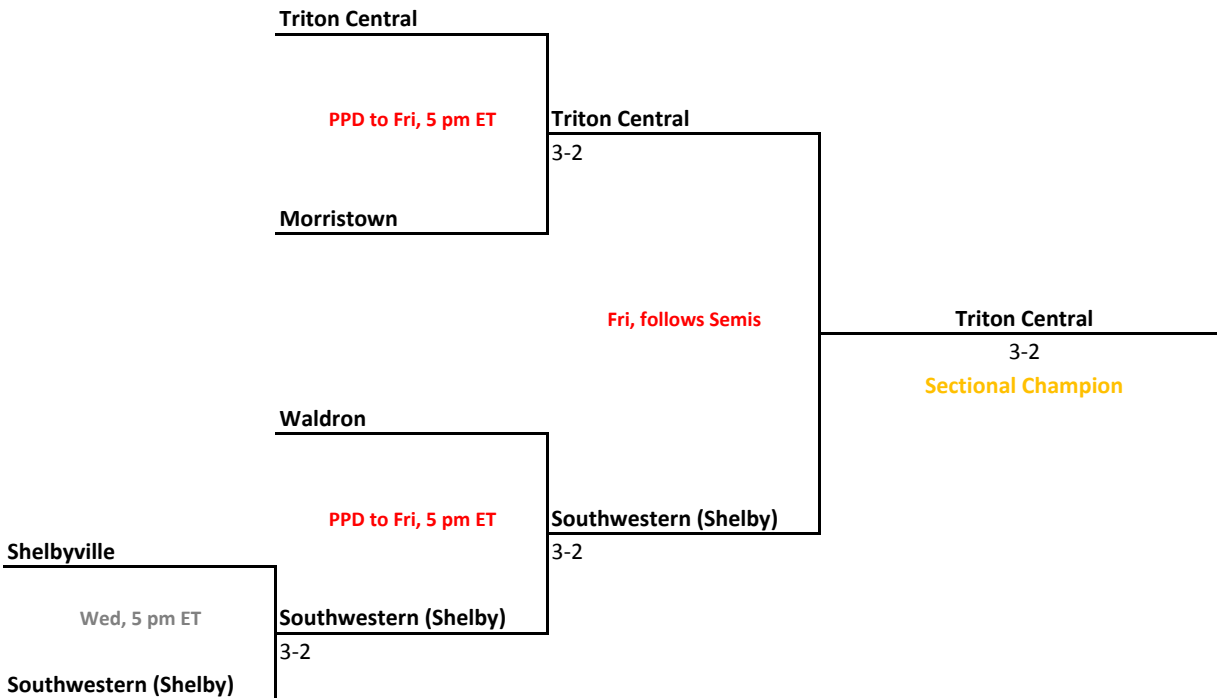

2018-19 IHSAA Girls Tennis

45th Annual Team State Tournament Series

Sectionals
May 15-18, 2019

Sectional 1 | Center Grove (5 teams)

Sectional 2 | Shelbyville (5 teams)

2018-19 IHSAA Girls Tennis

45th Annual Team State Tournament Series