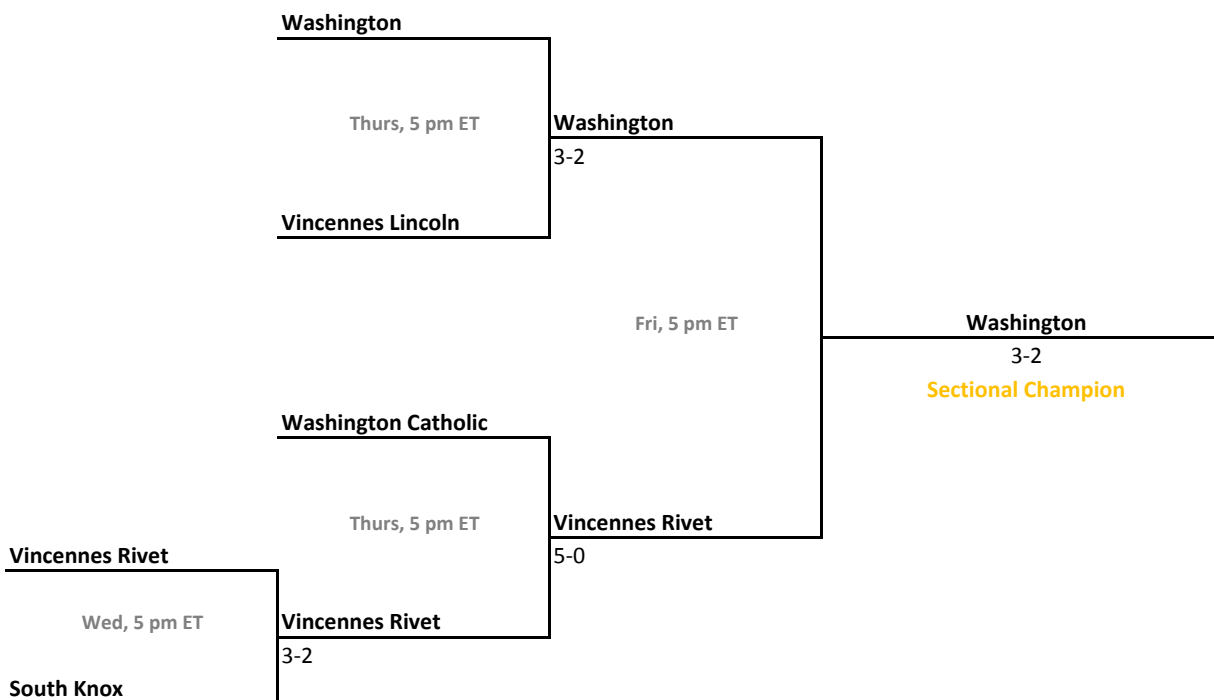

Sectional 28 | Vincennes Lincoln (5 teams)