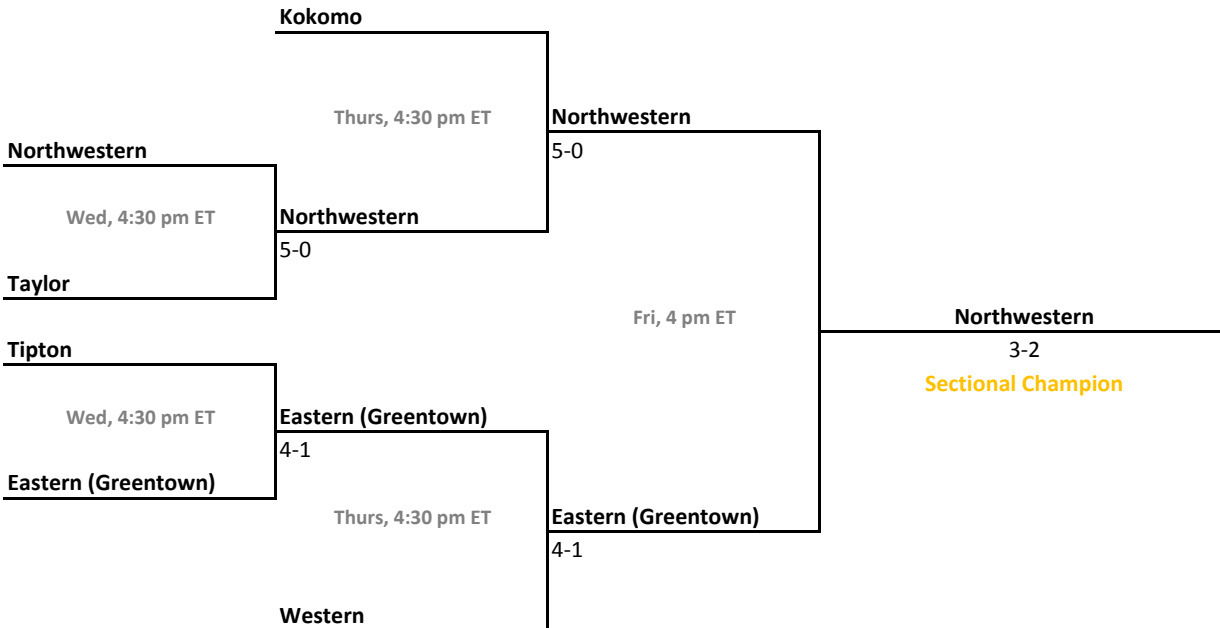

2018-19 IHSAA Girls Tennis

45th Annual Team State Tournament Series

Sectionals
May 15-18, 2019

Sectional 57 | Carmel (4 teams)

Sectional 58 | Kokomo (6 teams)

2018-19 IHSAA Girls Tennis

45th Annual Team State Tournament Series