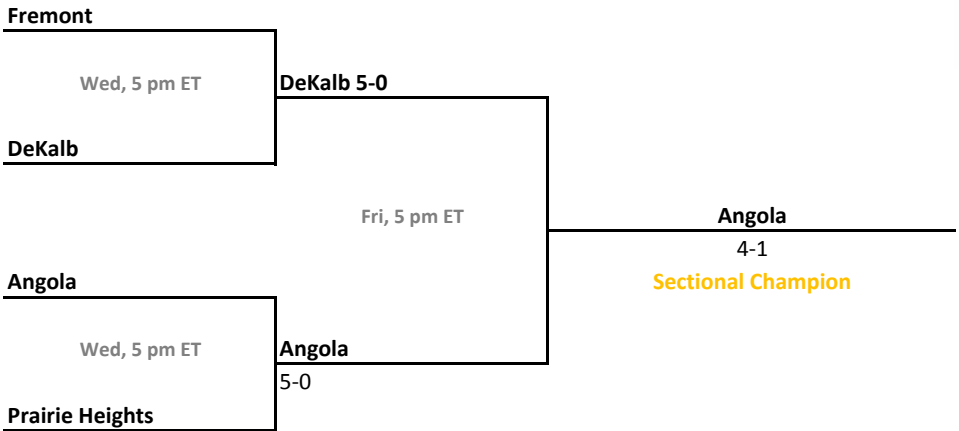

Sectional 45 | Angola (4 teams)