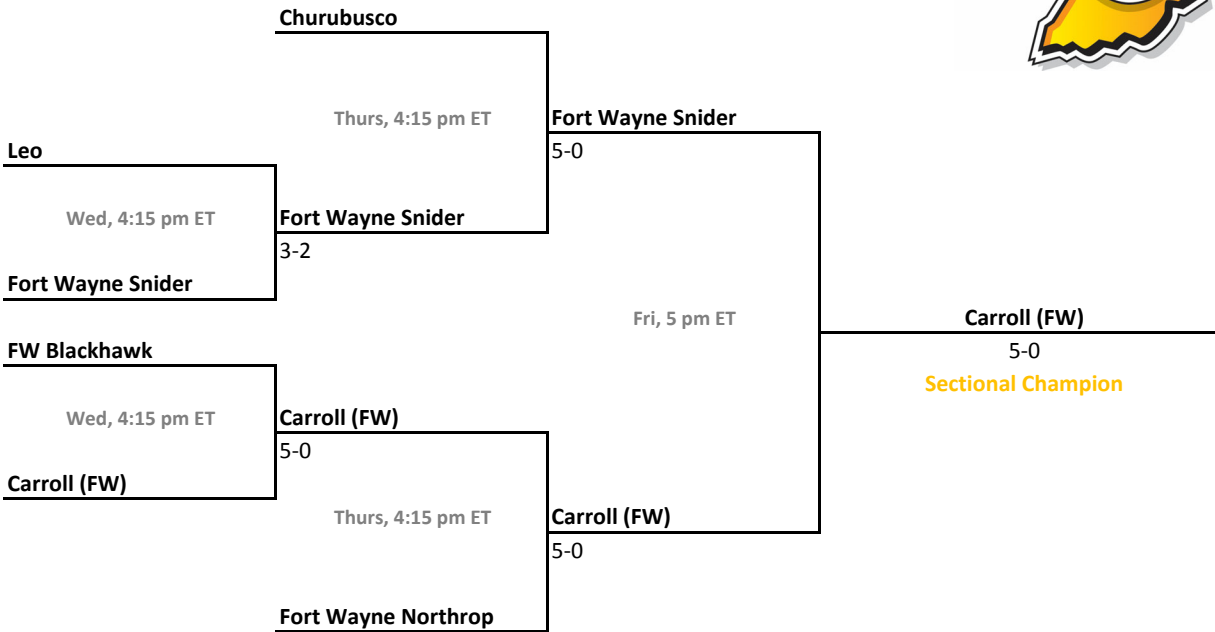

Sectional 33 | Carroll (Fort Wayne) (6 teams)