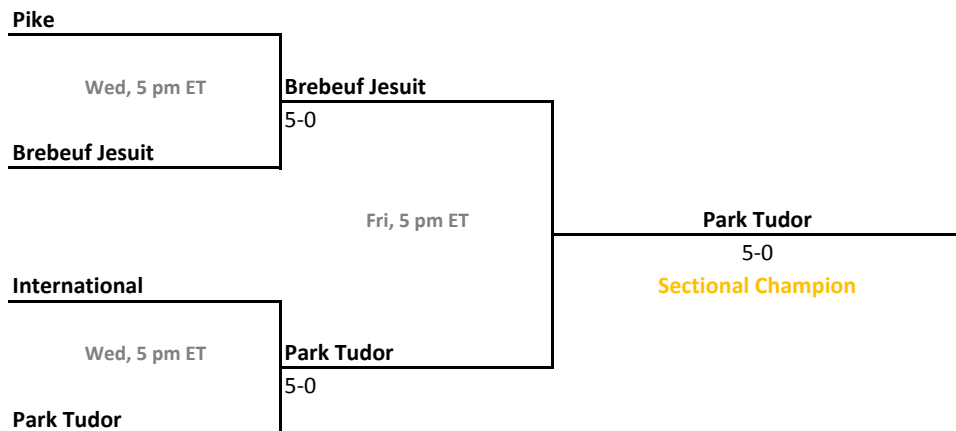

Sectionals
May 15-18, 2019

Sectional 9 | Ben Davis (5 teams)

Sectional 10 | Frankfort (5 teams)

2018-19 IHSAA Girls Tennis

45th Annual Team State Tournament Series

Sectionals
May 15-18, 2019

Sectional 11 | Park Tudor (4 teams)