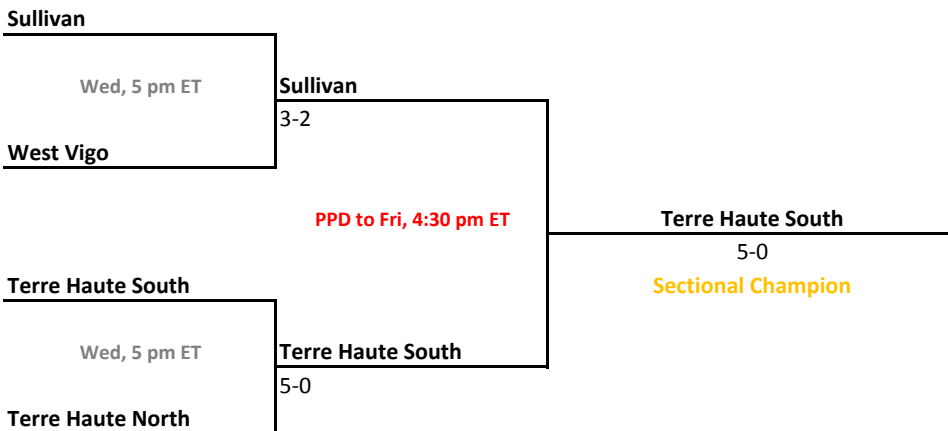

2018-19 IHSAA Girls Tennis

45th Annual Team State Tournament Series

Sectionals
May 15-18, 2019

Sectional 7 | Northview (5 teams)

Sectional 8 | Terre Haute North (4 teams)

2018-19 IHSAA Girls Tennis

45th Annual Team State Tournament Series