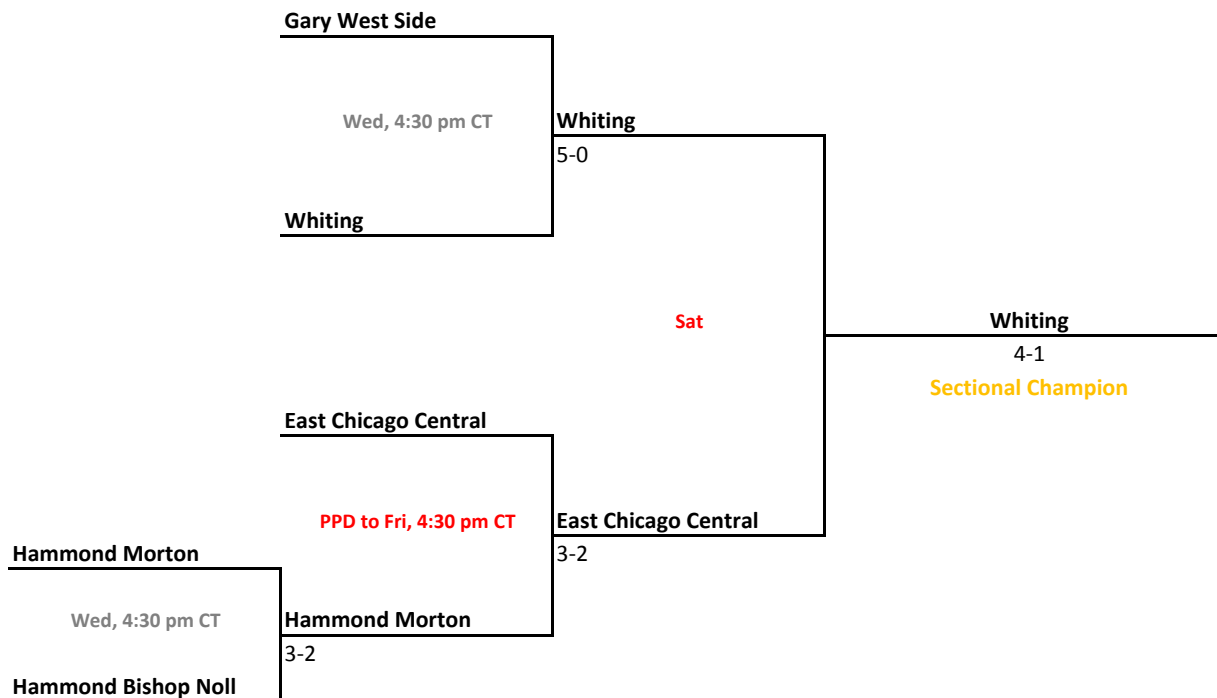

Sectional 54 | East Chicago Central (6 teams)