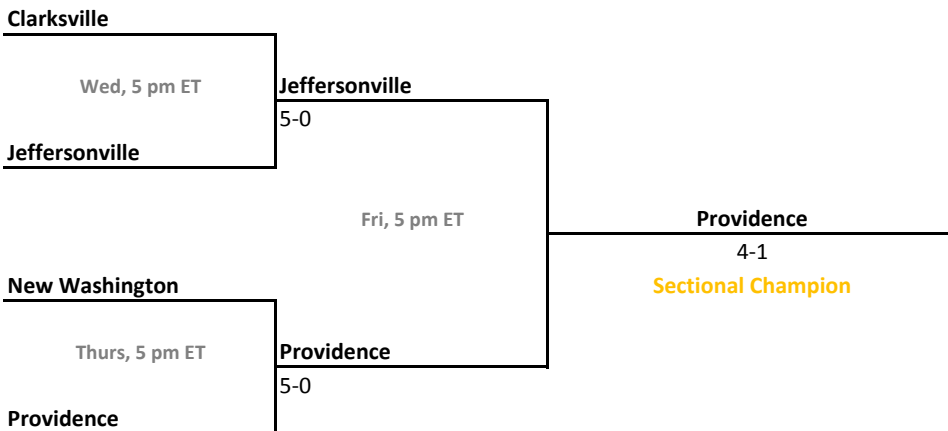

Sectional 30 | Jeffersonville (4 teams)