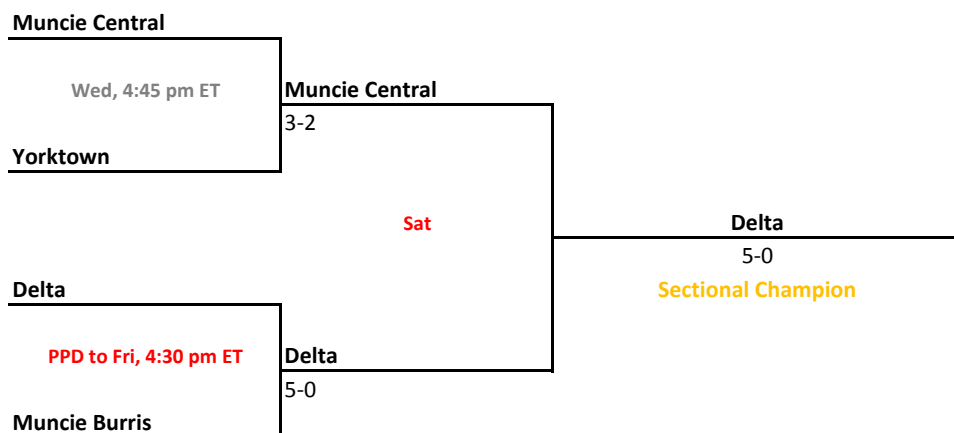

Sectional 35 | Homestead (4 teams)

Sectional 36 | Norwell (6 teams)

2018-19 IHSAA Girls Tennis

45th Annual Team State Tournament Series

Sectionals
May 15-18, 2019

Sectional 37 | Anderson (6 teams)

Sectional 38 | Delta (4 teams)