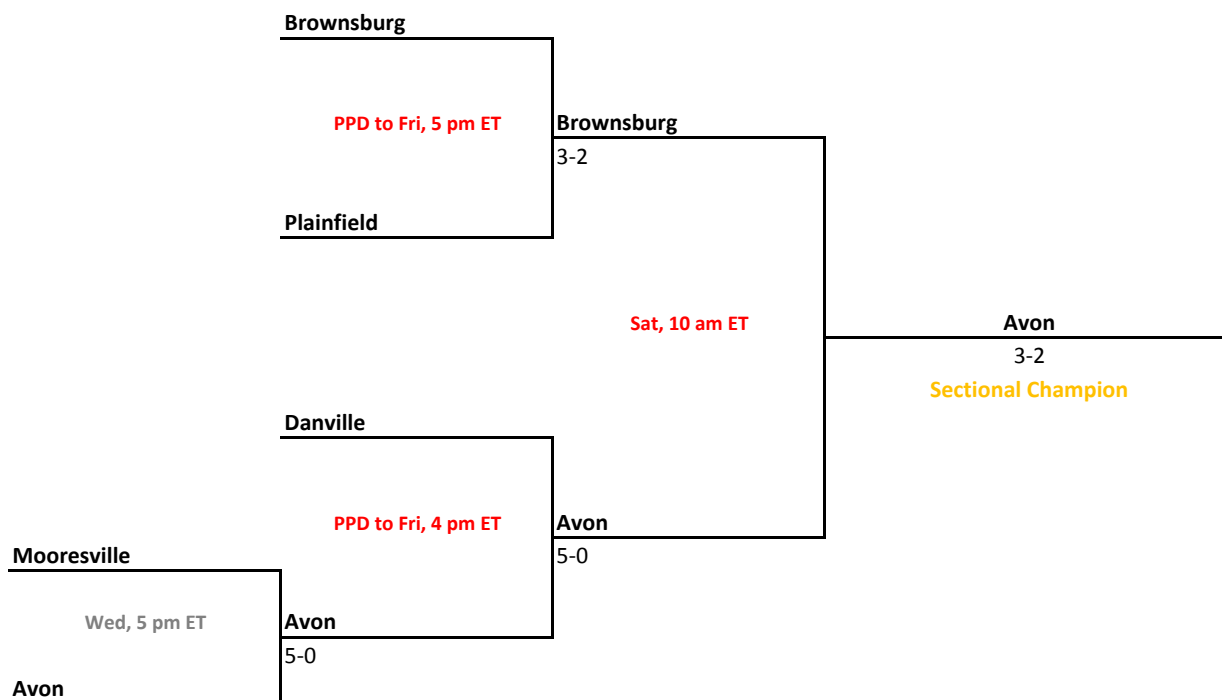

Sectional 12 | Avon (5 teams)