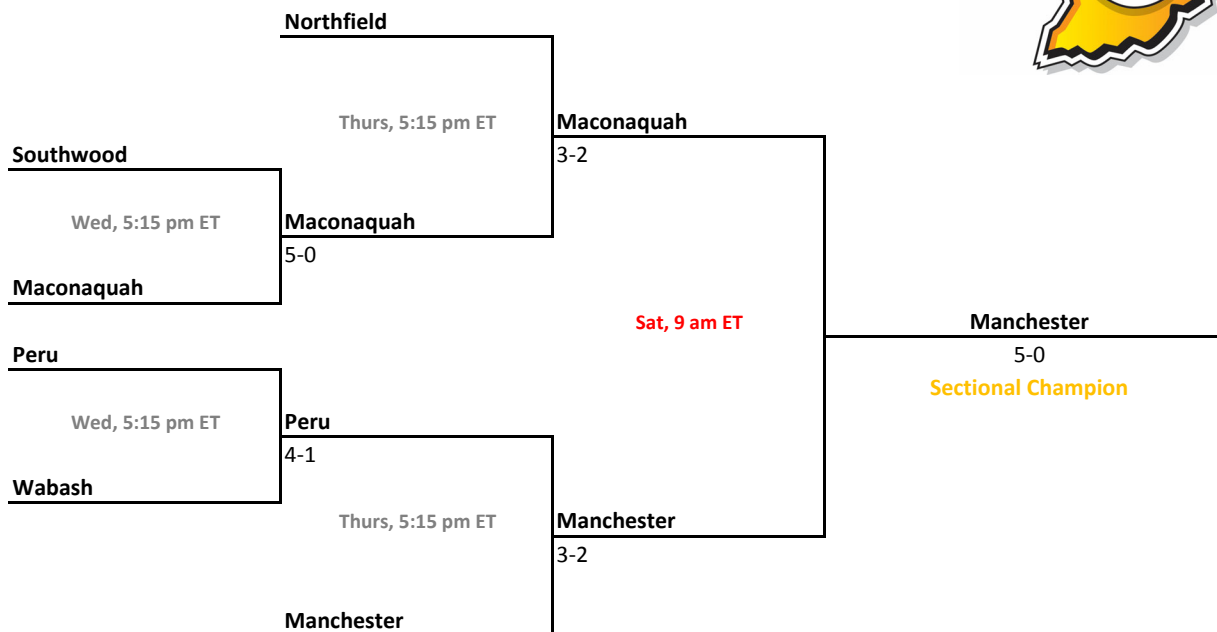

Sectional 51 | Peru (6 teams)