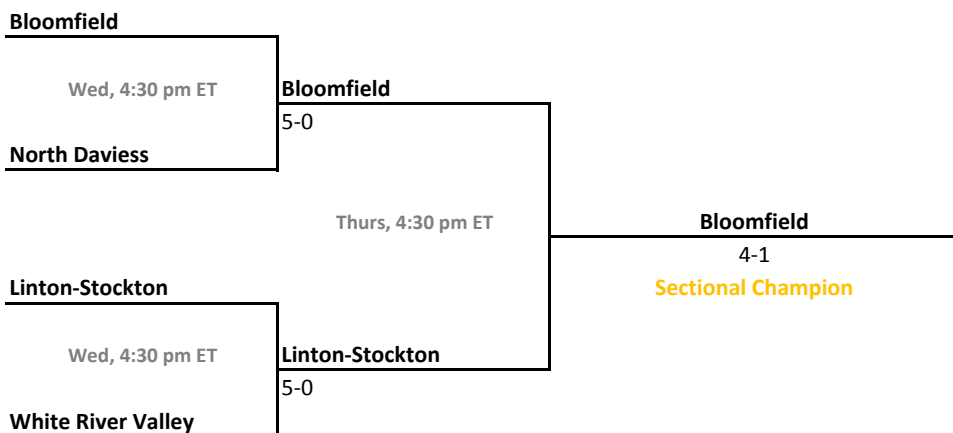

Wed, 4:30 pm ET

Northeast Dubois

Northeast Dubois

3-2

Thurs, 5 pm ET

Northeast Dubois

3-2

Sectional Champion

Sectional 27 | Linton-Stockton (4 teams)

Sectional 28 | Vincennes Lincoln (5 teams)

2018-19 IHSAA Girls Tennis

45th Annual Team State Tournament Series

Sectionals
May 15-18, 2019

Sectional 29 | Floyd Central (5 teams)