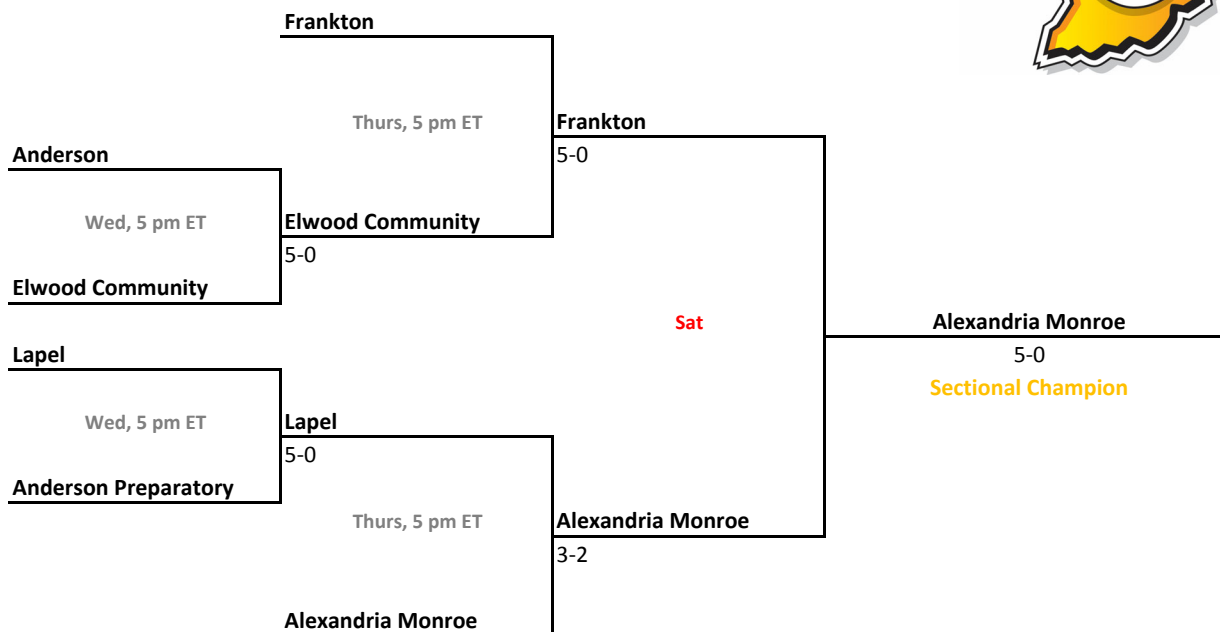

Sectional 35 | Homestead (4 teams)

Sectional 36 | Norwell (6 teams)

2018-19 IHSAA Girls Tennis

45th Annual Team State Tournament Series

Sectionals
May 15-18, 2019

Sectional 37 | Anderson (6 teams)

Sectional 38 | Delta (4 teams)