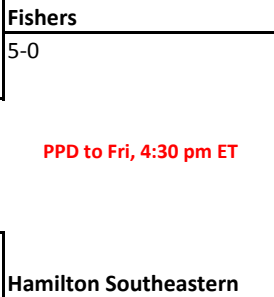

Sectional 43 | Noblesville (4 teams)

Fishers