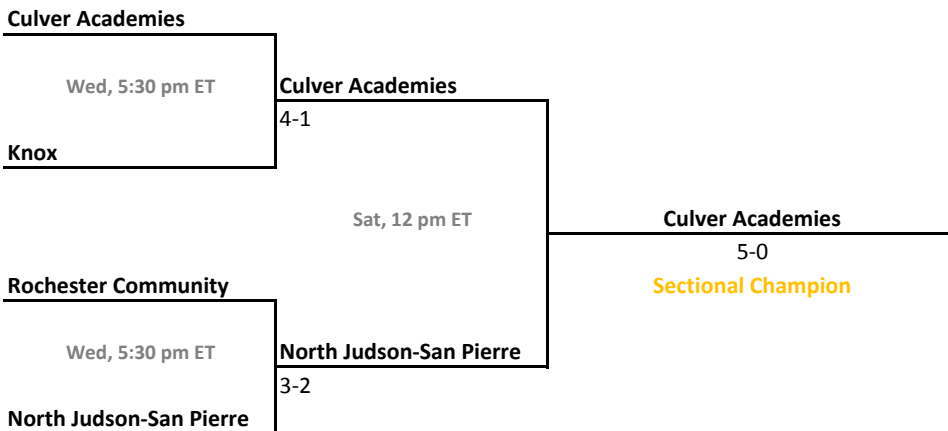

NorthWood

2018-19 IHSAA Girls Tennis

45th Annual Team State Tournament Series

Sectionals
May 15-18, 2019

Sectional 49 | Bremen (5 teams)

Sectional 50 | Culver Academies (4 teams)

2018-19 IHSAA Girls Tennis

45th Annual Team State Tournament Series