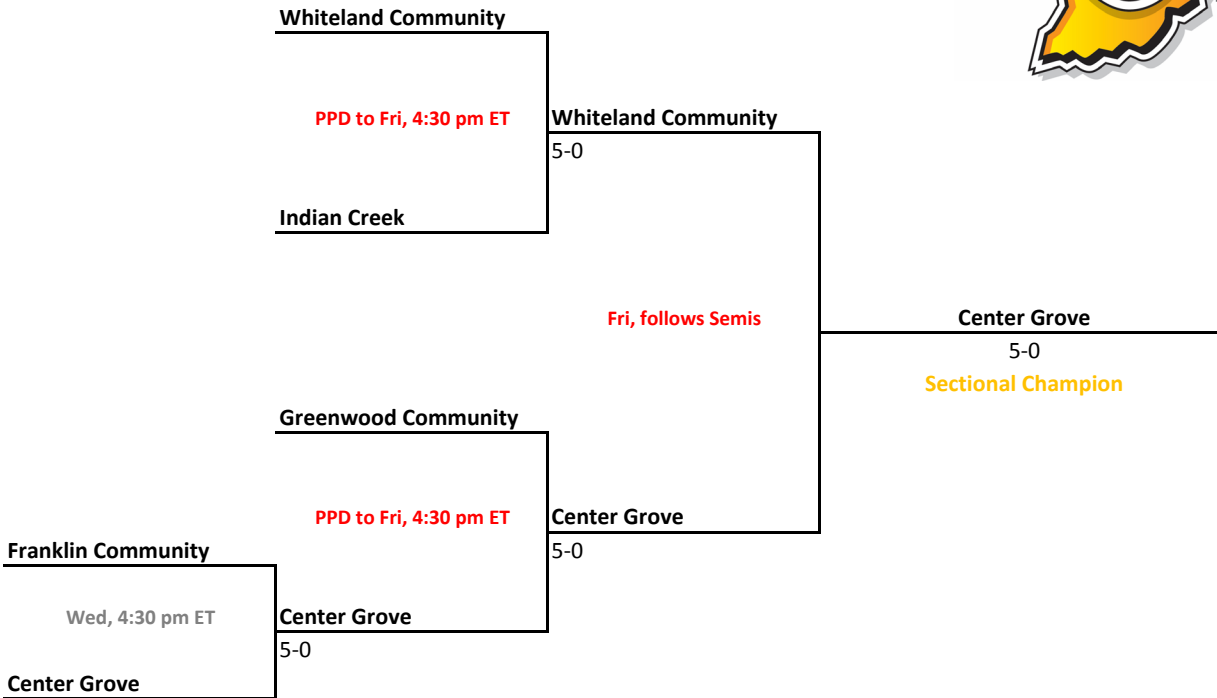

2018-19 IHSAA Girls Tennis

45th Annual Team State Tournament Series

Sectionals
May 15-18, 2019

Sectional 1 | Center Grove (5 teams)

Sectional 2 | Shelbyville (5 teams)

2018-19 IHSAA Girls Tennis

45th Annual Team State Tournament Series