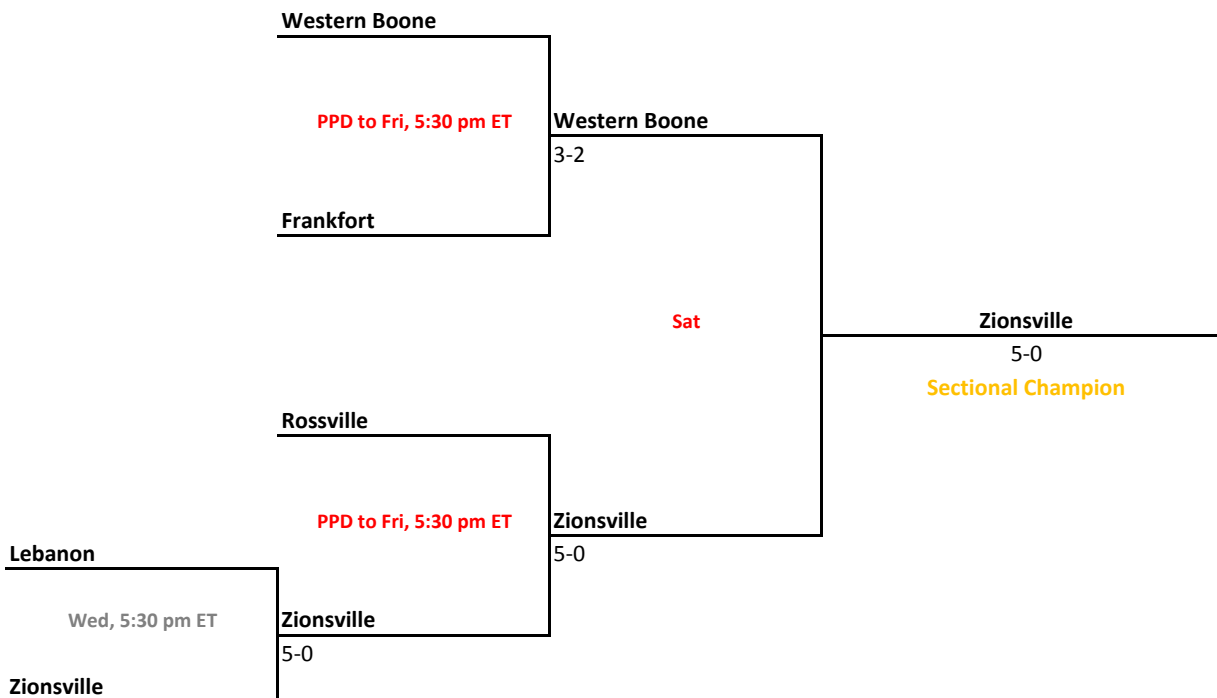

Sectional 10 | Frankfort (5 teams)