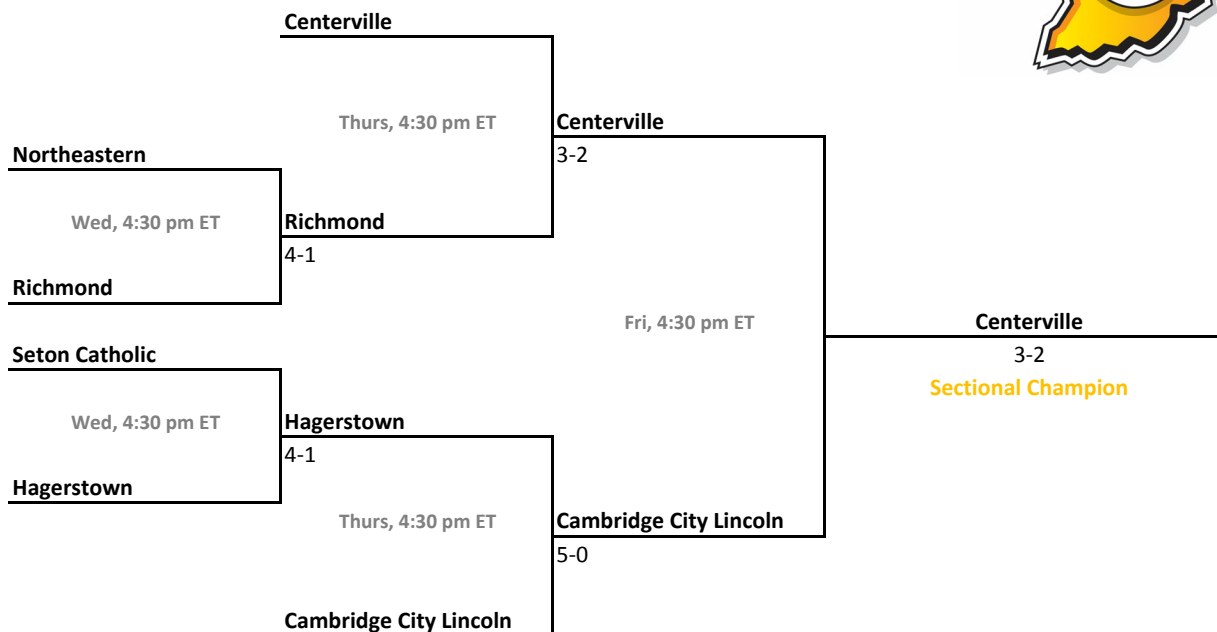

Sectionals
May 15-18, 2019

Sectional 15 | Richmond (6 teams)

Sectional 16 | South Dearborn (6 teams)

2018-19 IHSAA Girls Tennis

45th Annual Team State Tournament Series

Sectionals
May 15-18, 2019

Sectional 17 | Bloomington North (5 teams)