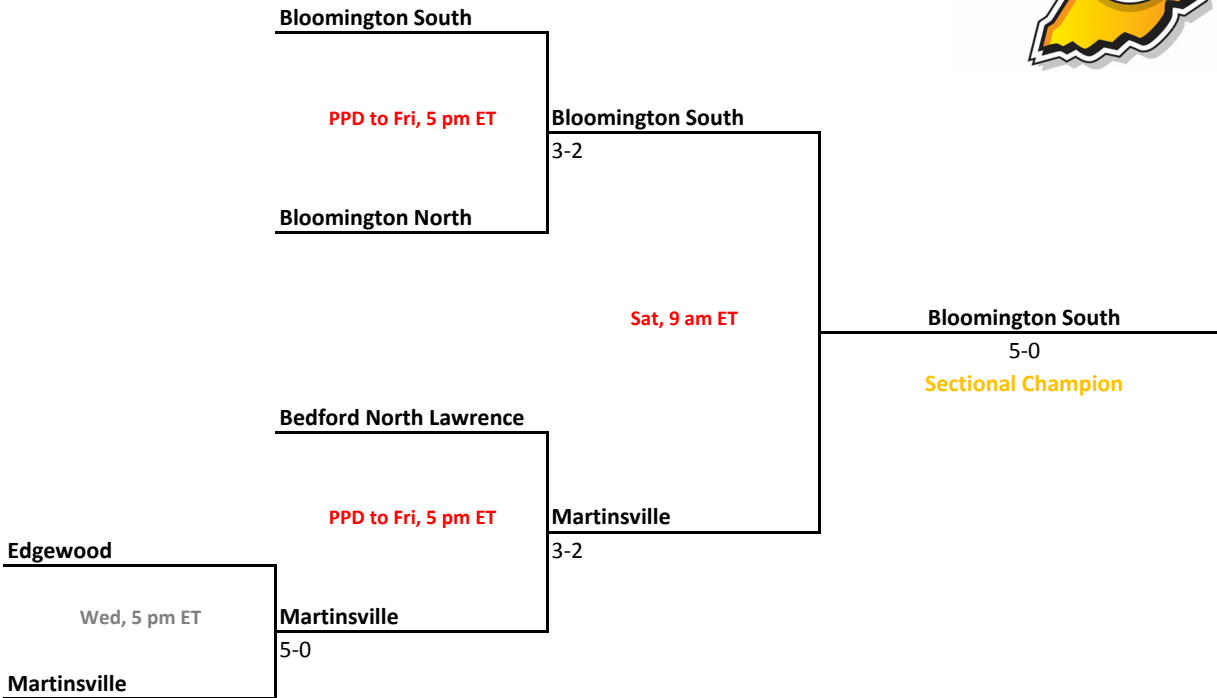

Sectionals
May 15-18, 2019

Sectional 15 | Richmond (6 teams)

Sectional 16 | South Dearborn (6 teams)

2018-19 IHSAA Girls Tennis

45th Annual Team State Tournament Series

Sectionals
May 15-18, 2019

Sectional 17 | Bloomington North (5 teams)

Sectional 18 | Columbus North (5 teams)

2018-19 IHSAA Girls Tennis

45th Annual Team State Tournament Series

Sectionals
May 15-18, 2019

Sectional 19 | Greensburg (5 teams)

Sectional 20 | Seymour (5 teams)

2018-19 IHSAA Girls Tennis