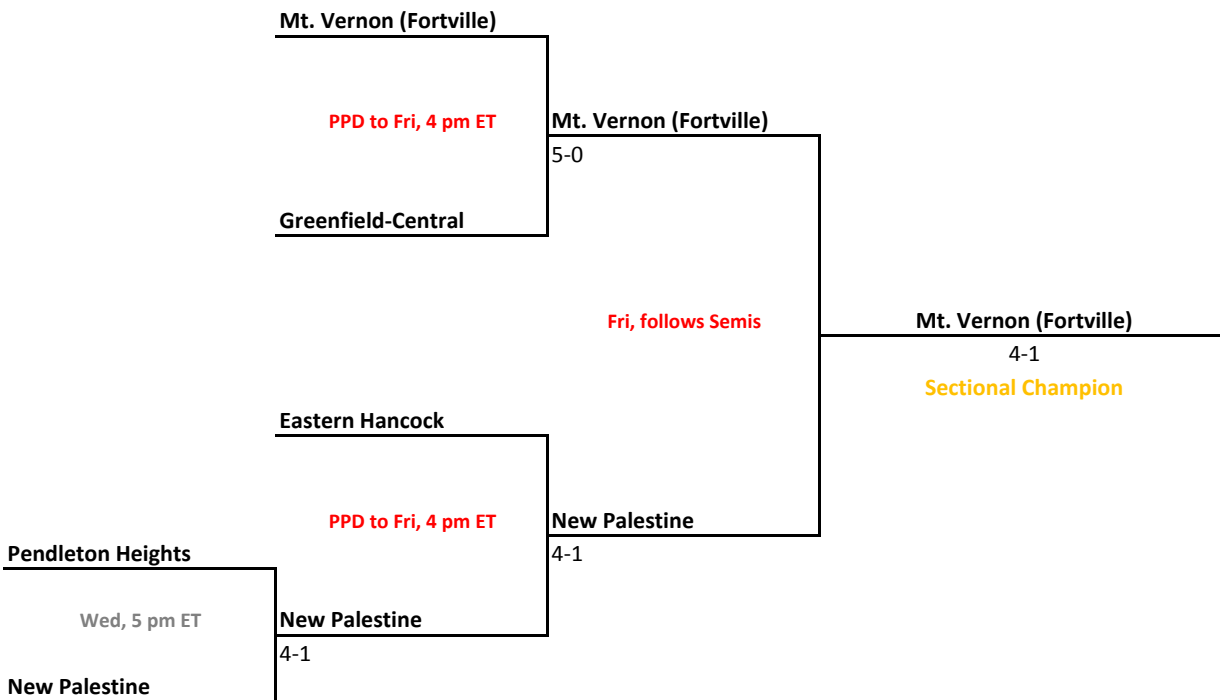

Blackford

2018-19 IHSAA Girls Tennis

45th Annual Team State Tournament Series

Sectionals
May 15-18, 2019

Sectional 41 | Lawrence North (4 teams)

Sectional 42 | Mt. Vernon (Fortville) (5 teams)

2018-19 IHSAA Girls Tennis