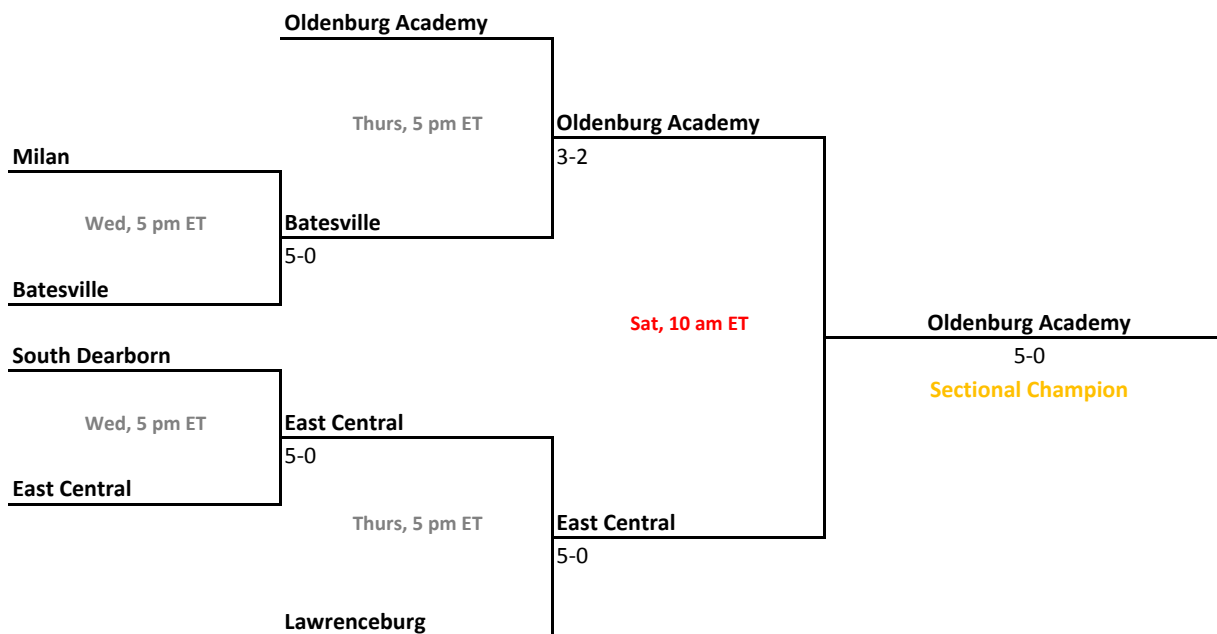

Sectionals
May 15-18, 2019

Sectional 15 | Richmond (6 teams)

Sectional 16 | South Dearborn (6 teams)

2018-19 IHSAA Girls Tennis

45th Annual Team State Tournament Series

Sectionals
May 15-18, 2019

Sectional 17 | Bloomington North (5 teams)