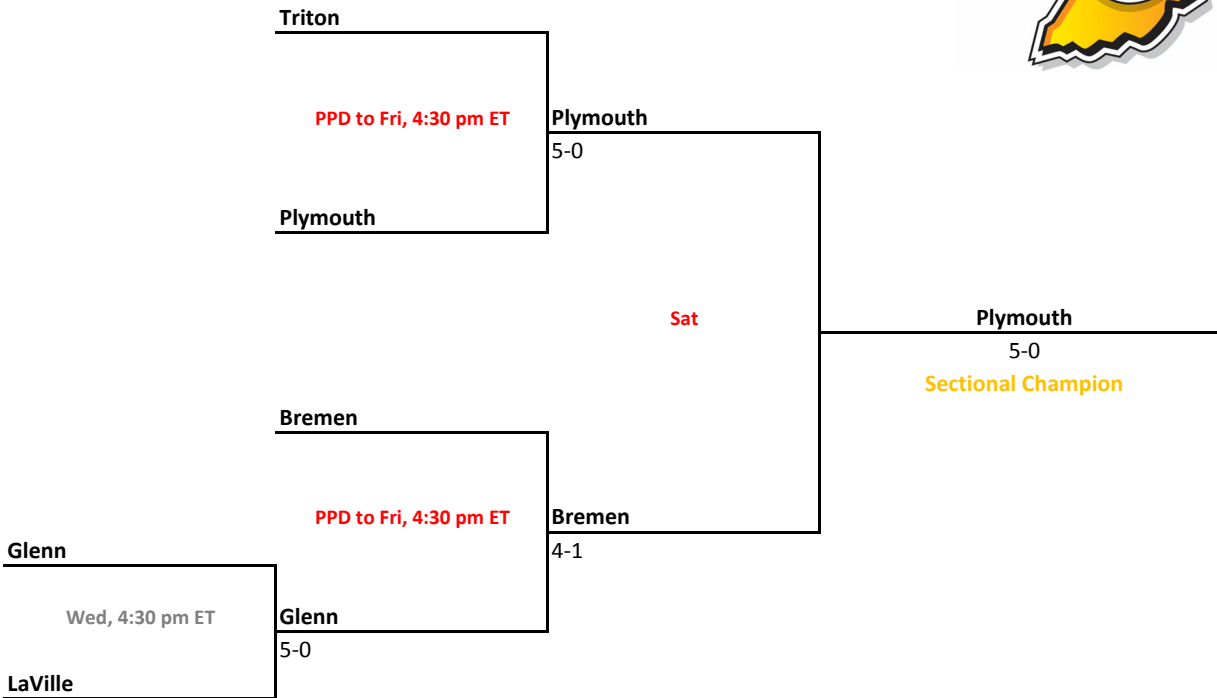

Sectional 49 | Bremen (5 teams)