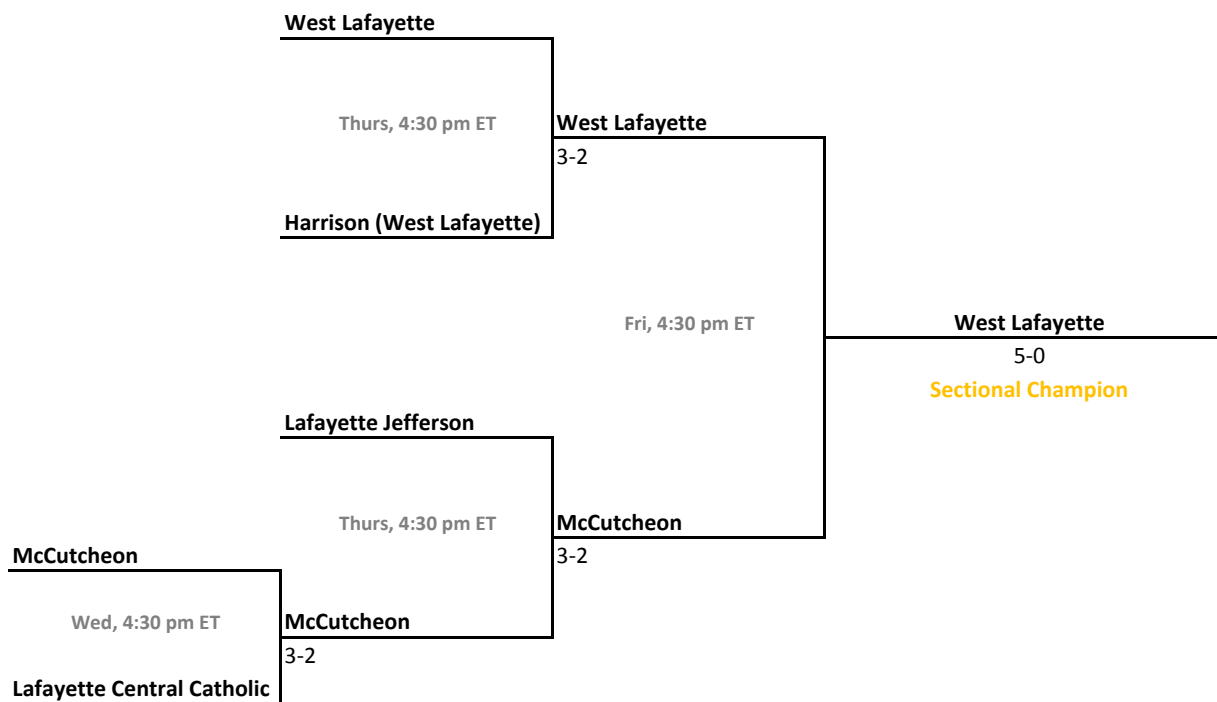

Sectional 60 | West Lafayette (5 teams)