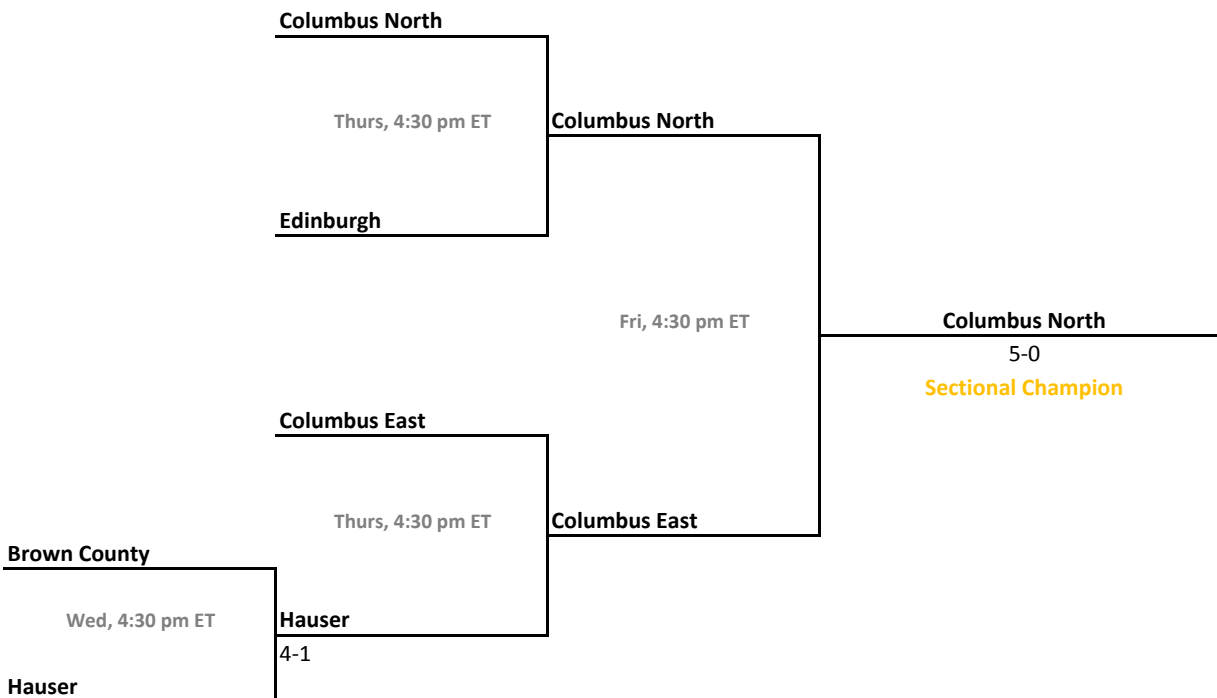

Sectionals
May 15-18, 2019

Sectional 15 | Richmond (6 teams)

Sectional 16 | South Dearborn (6 teams)

2018-19 IHSAA Girls Tennis

45th Annual Team State Tournament Series

Sectionals
May 15-18, 2019

Sectional 17 | Bloomington North (5 teams)

Sectional 18 | Columbus North (5 teams)

2018-19 IHSAA Girls Tennis

45th Annual Team State Tournament Series

Sectionals
May 15-18, 2019

Sectional 19 | Greensburg (5 teams)

Sectional 20 | Seymour (5 teams)

2018-19 IHSAA Girls Tennis