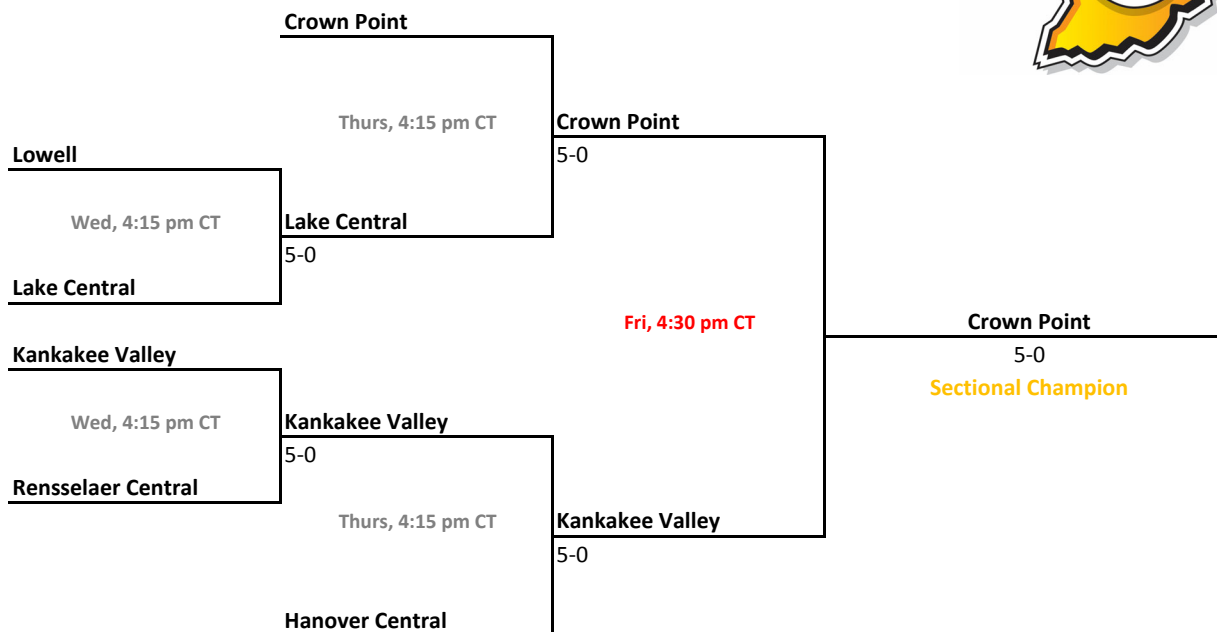

Sectionals
May 15-18, 2019

Sectional 51 | Peru (6 teams)

Sectional 52 | Warsaw Community (5 teams)

2018-19 IHSAA Girls Tennis

45th Annual Team State Tournament Series

Sectionals
May 15-18, 2019

Sectional 53 | Crown Point (6 teams)