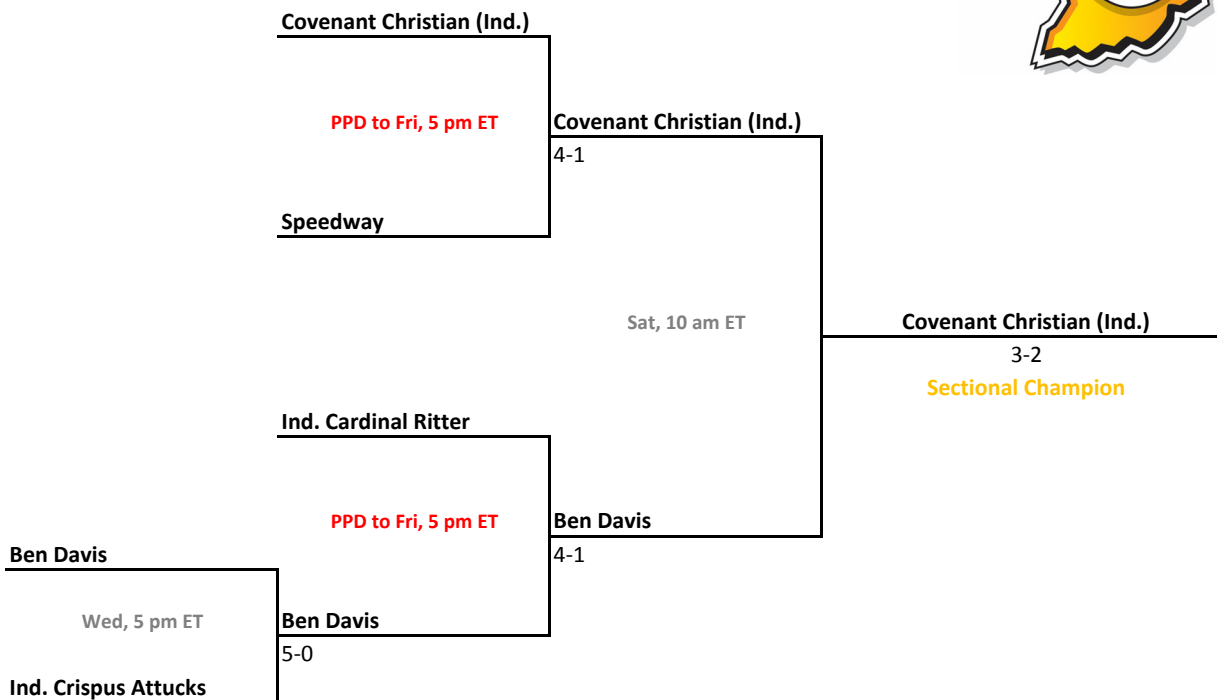

Sectional 9 | Ben Davis (5 teams)