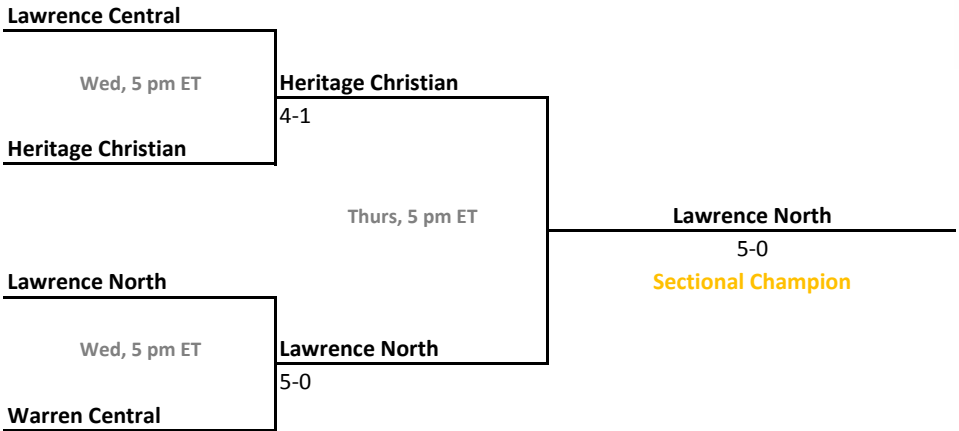

Blackford

2018-19 IHSAA Girls Tennis

45th Annual Team State Tournament Series

Sectionals
May 15-18, 2019

Sectional 41 | Lawrence North (4 teams)

Sectional 42 | Mt. Vernon (Fortville) (5 teams)

2018-19 IHSAA Girls Tennis