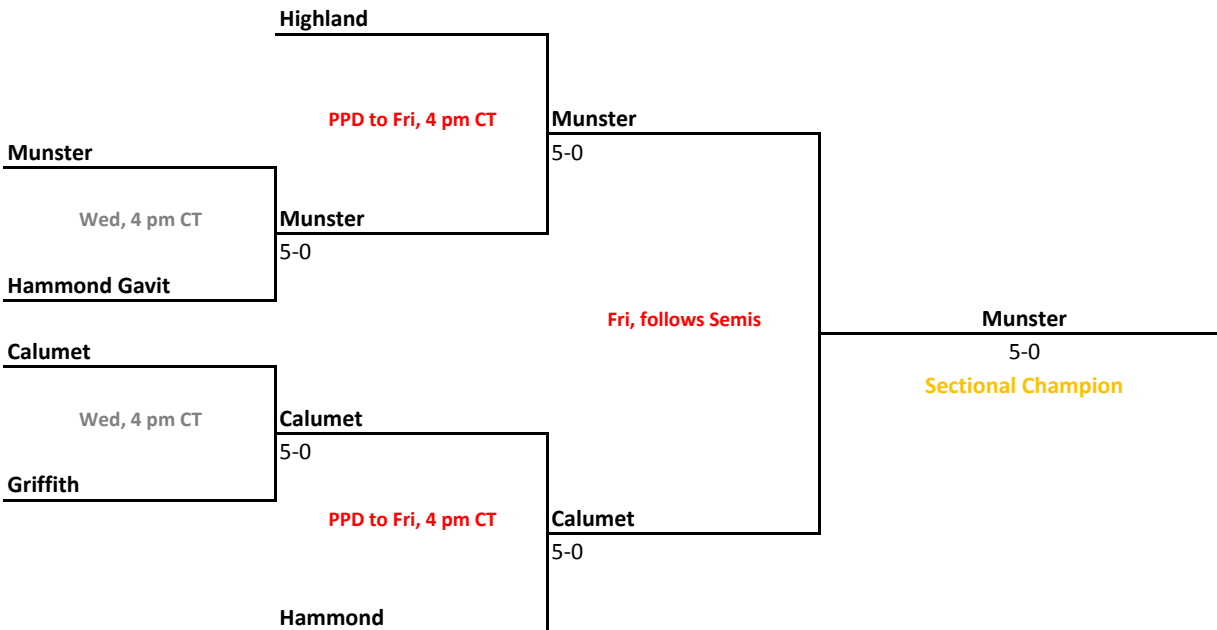

Sectional 54 | East Chicago Central (6 teams)

2018-19 IHSAA Girls Tennis

45th Annual Team State Tournament Series

Sectionals
May 15-18, 2019

Sectional 55 | Hobart (7 teams)

Sectional 56 | Munster (6 teams)