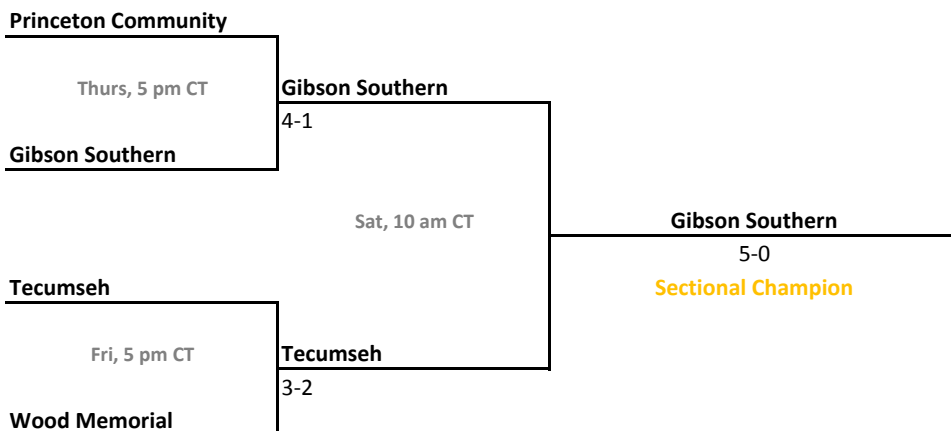

Sectional 24 | Princeton Community (4 teams)