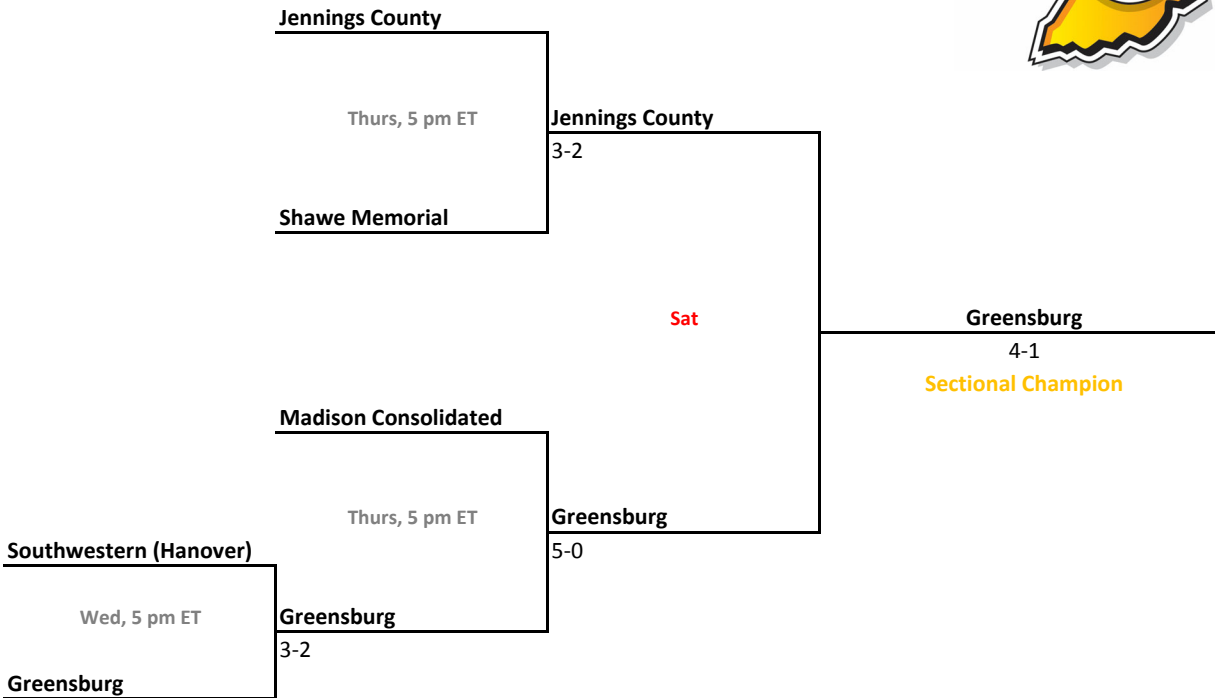

Sectional 18 | Columbus North (5 teams)

2018-19 IHSAA Girls Tennis

45th Annual Team State Tournament Series

Sectionals
May 15-18, 2019

Sectional 19 | Greensburg (5 teams)

Sectional 20 | Seymour (5 teams)

2018-19 IHSAA Girls Tennis