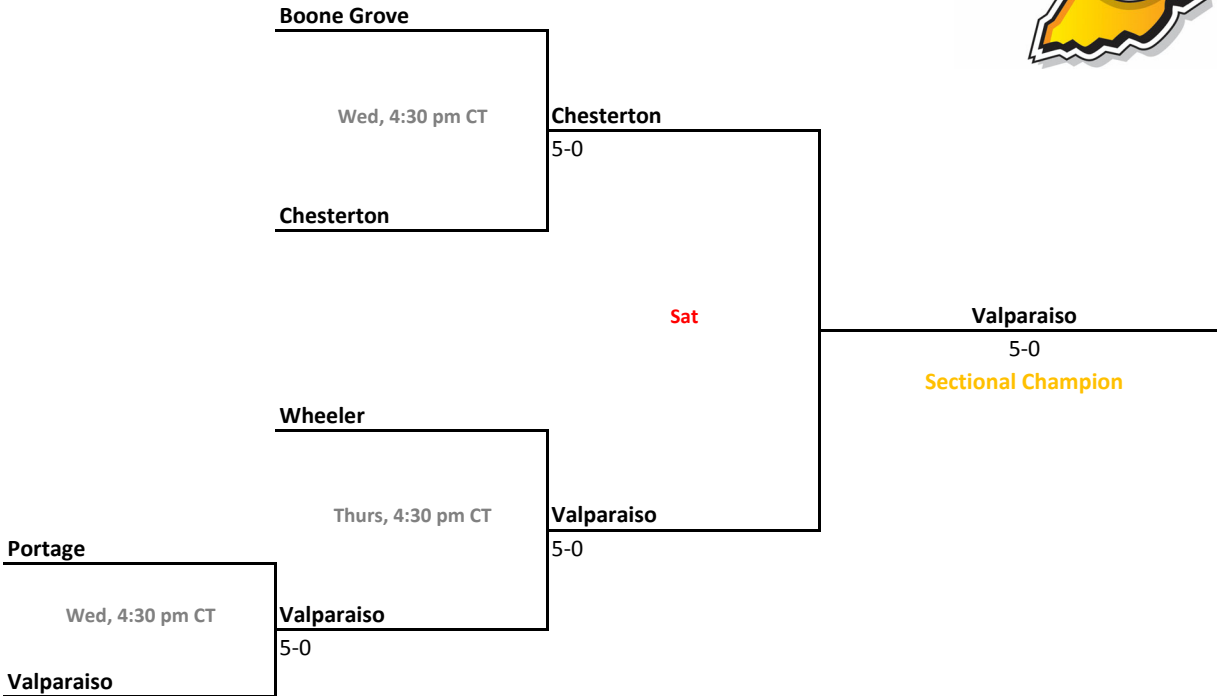

Sectional 63 | Portage (5 teams)

Sectional 64 | South Bend St. Joseph (4 teams)