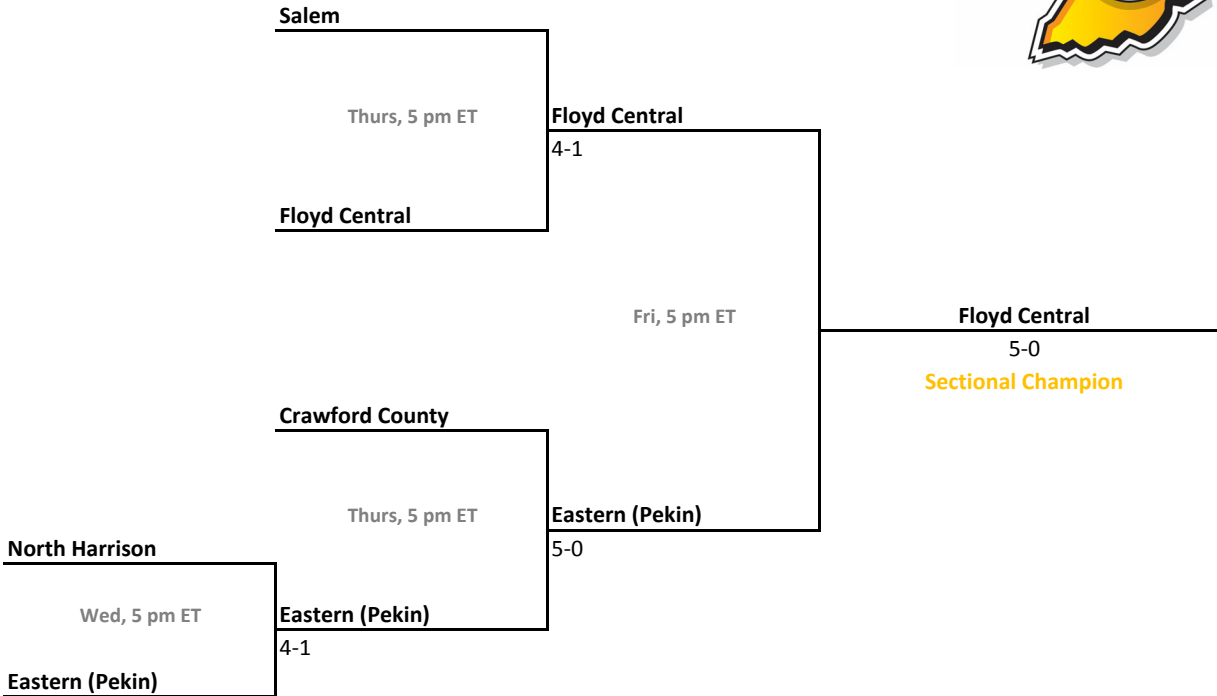

Sectional 27 | Linton-Stockton (4 teams)

Sectional 28 | Vincennes Lincoln (5 teams)

2018-19 IHSAA Girls Tennis

45th Annual Team State Tournament Series

Sectionals
May 15-18, 2019

Sectional 29 | Floyd Central (5 teams)