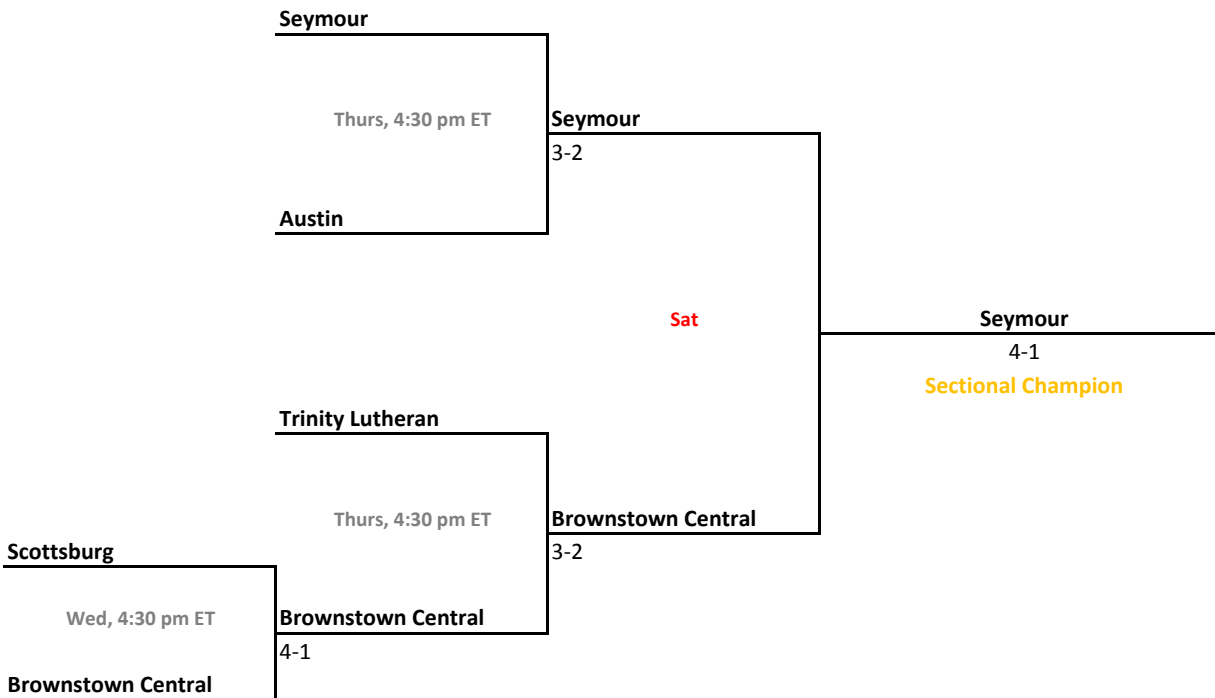

Sectionals
May 15-18, 2019

Sectional 15 | Richmond (6 teams)

Sectional 16 | South Dearborn (6 teams)

2018-19 IHSAA Girls Tennis

45th Annual Team State Tournament Series

Sectionals
May 15-18, 2019

Sectional 17 | Bloomington North (5 teams)

Sectional 18 | Columbus North (5 teams)

2018-19 IHSAA Girls Tennis

45th Annual Team State Tournament Series

Sectionals
May 15-18, 2019

Sectional 19 | Greensburg (5 teams)

Sectional 20 | Seymour (5 teams)

2018-19 IHSAA Girls Tennis