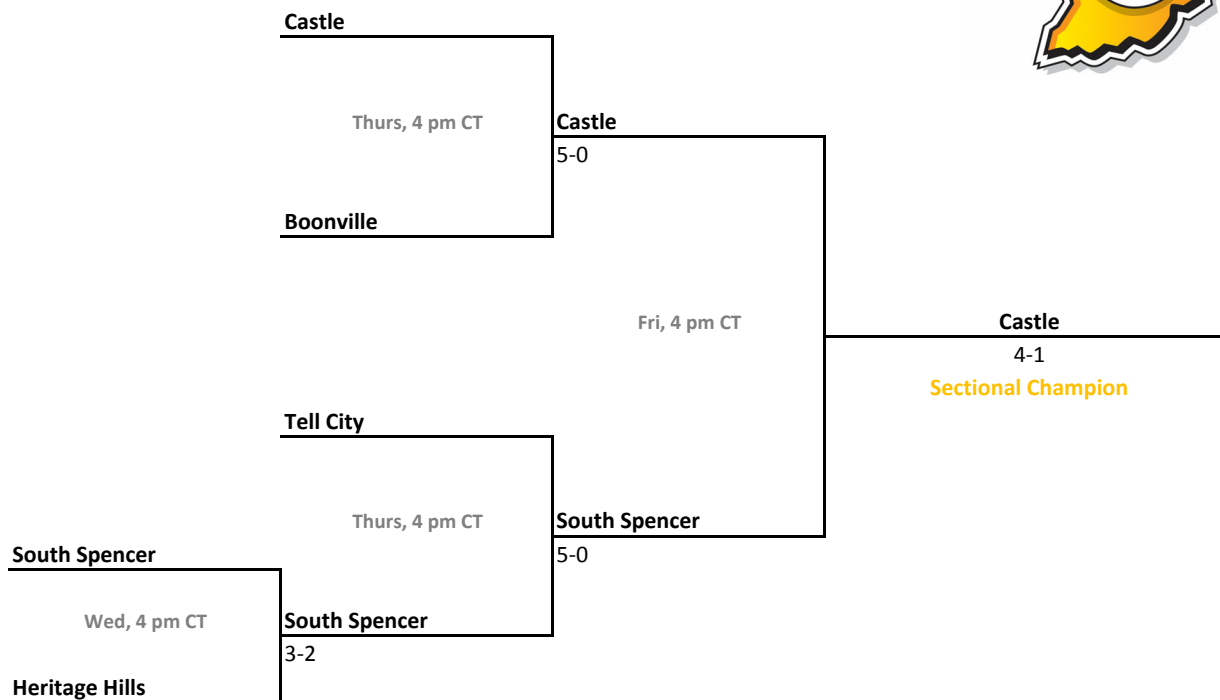

Sectional 21 | Heritage Hills (5 teams)