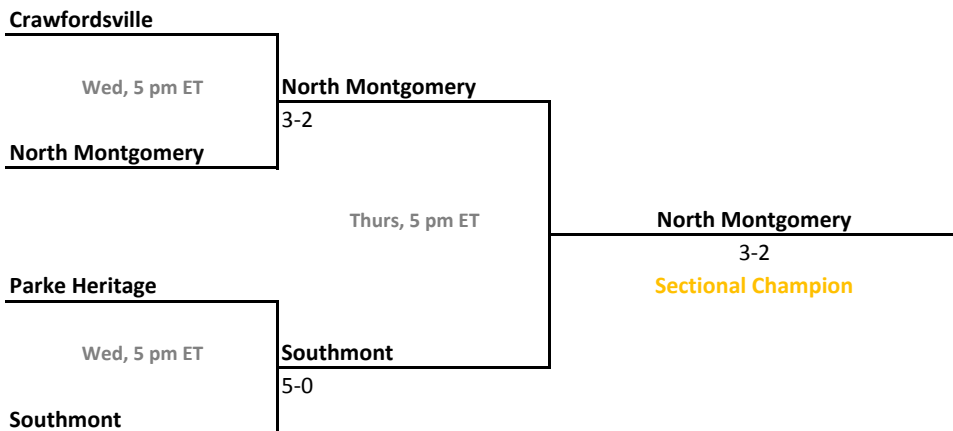

4-1

Sectional Champion

Perry Meridian

PPD to Fri, 5 pm ET

Southport

5-0

Southport

Wed, 5 pm ET

Southport

5-0

Indianapolis Shortridge

2018-19 IHSAA Girls Tennis

45th Annual Team State Tournament Series

Sectionals
May 15-18, 2019

Sectional 5 | Crawfordsville (4 teams)

Sectional 6 | Fountain Central (5 teams)