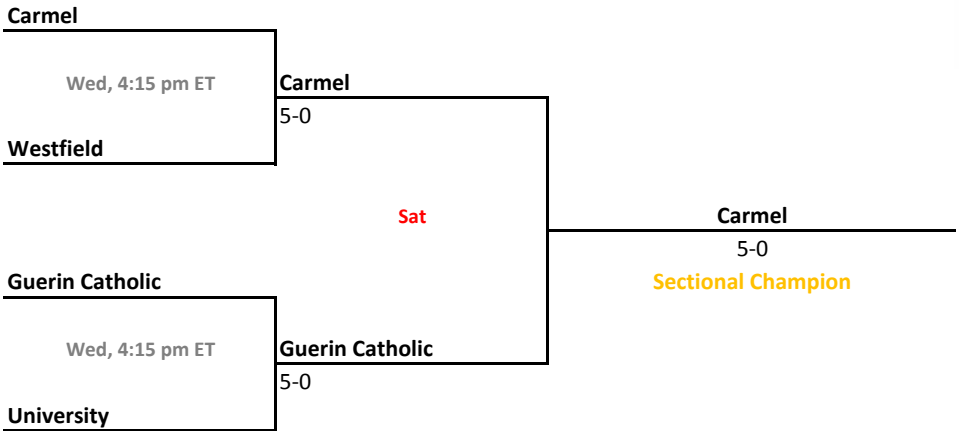

Sectional 57 | Carmel (4 teams)